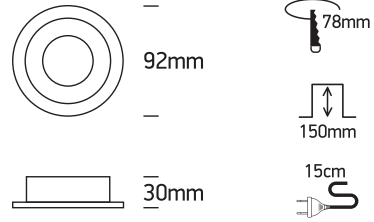

INSTALLATION MANUAL

10105ALG

100-240V | MR16 | GU10 | 10W | IP20 | Aluminium

Warnings:

1. Make sure that the product is installed properly before connecting to electricity.
2. Do not cover the fitting.
3. Maintenance and installation should only be carried out by a professional electrician.