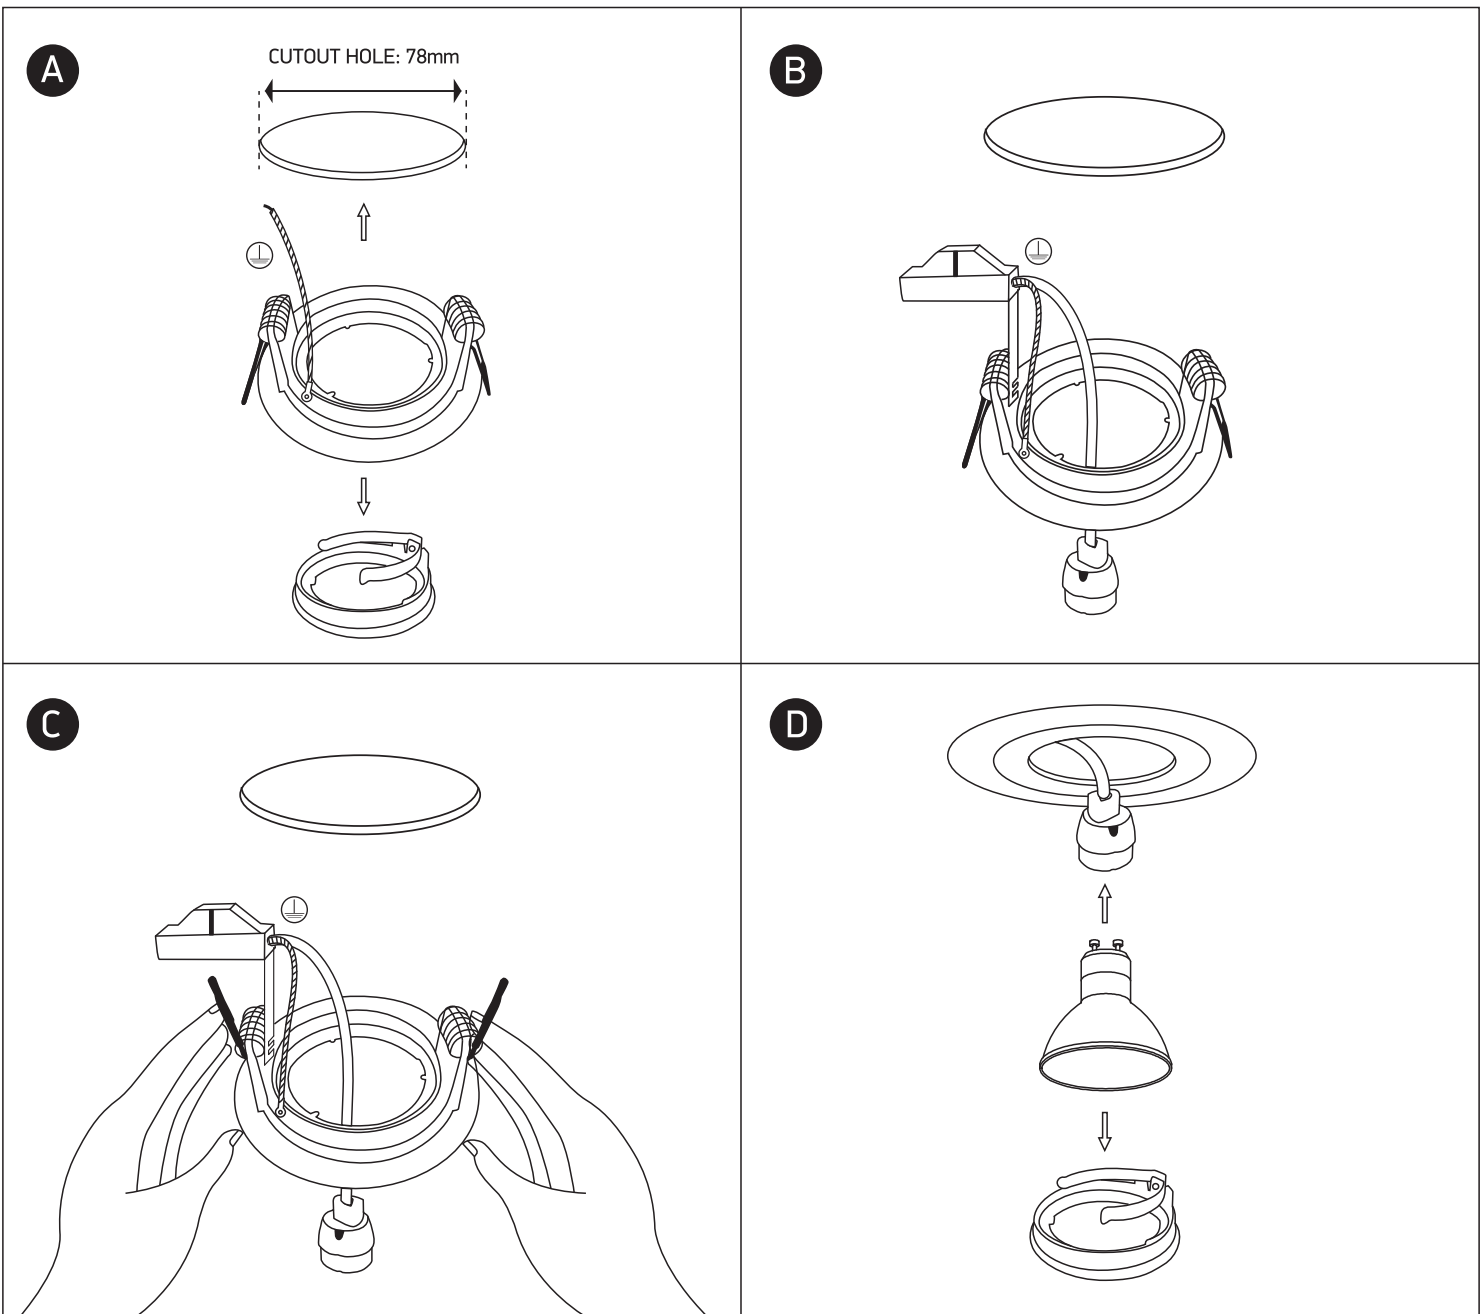

INSTALLATION MANUAL

10105ALG

100-240V | MR16 | GU10 | 10W | IP20 | Aluminium

Warnings:

1. Make sure that the product is installed properly before connecting to electricity.
2. Do not cover the fitting.
3. Maintenance and installation should only be carried out by a professional electrician.