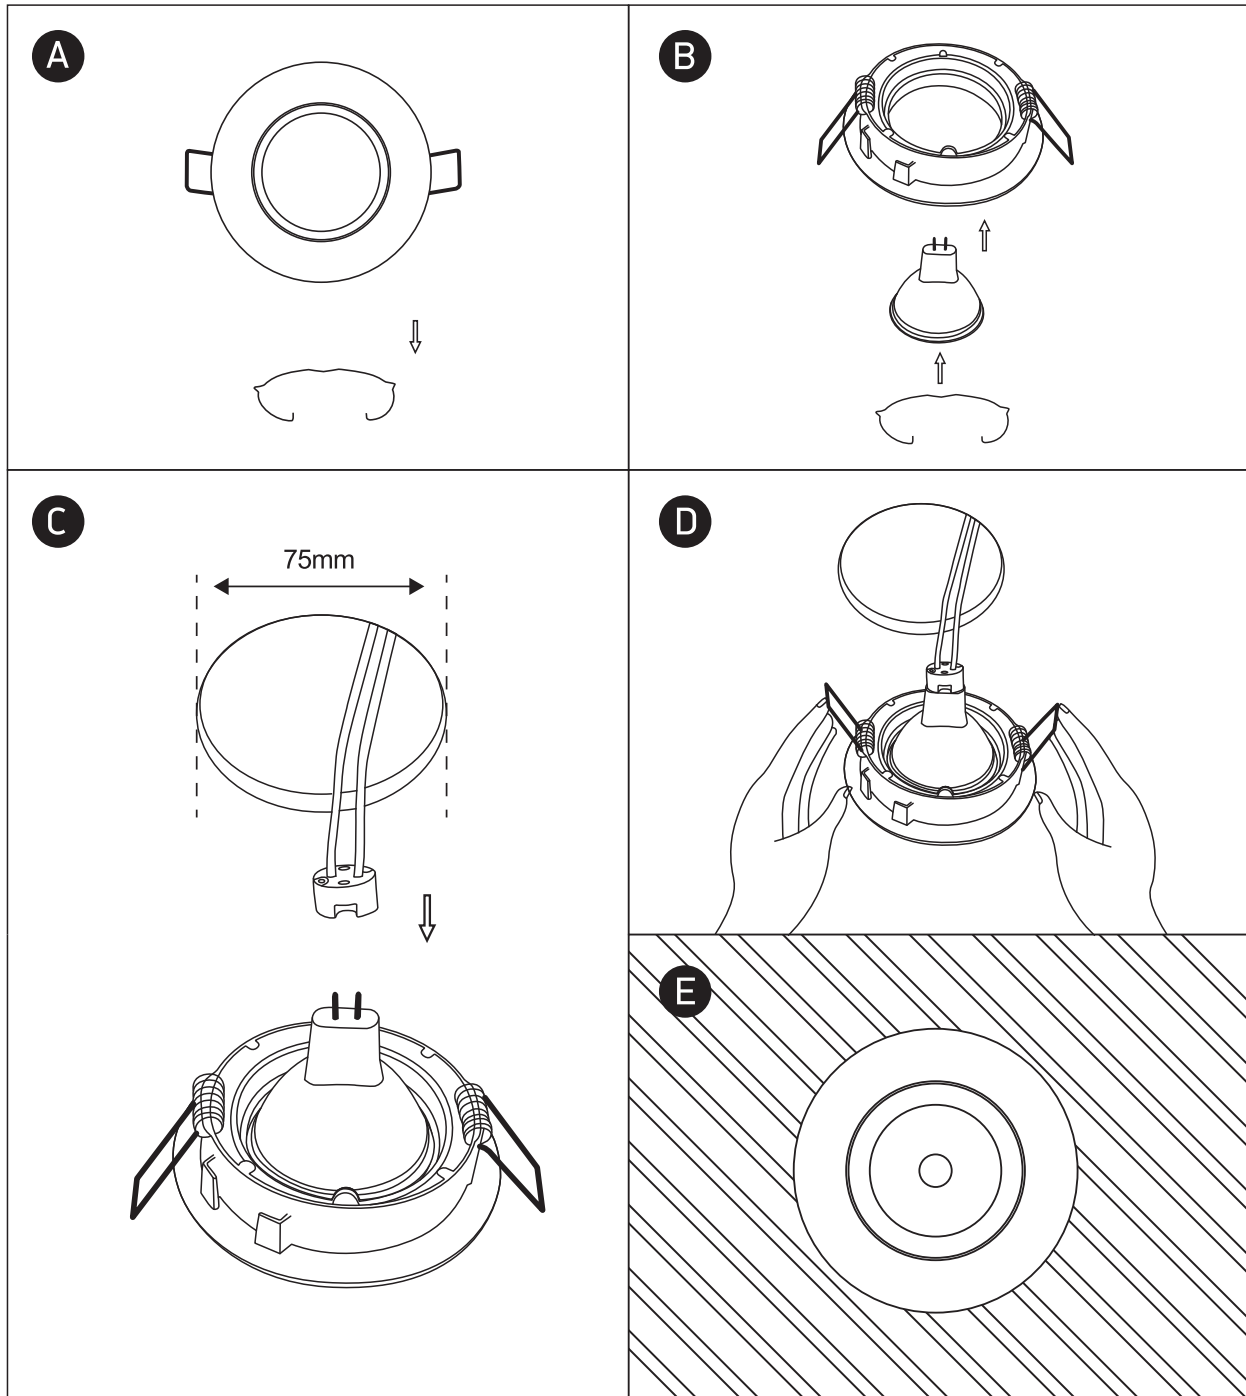

INSTALLATION MANUAL

11105

12V | MR16 | GU5,3 | 50W | IP20 | Die cast | Adjustable

Warnings:

1. Make sure that the product is installed properly before connecting to electricity.
2. Do not cover the fitting.
3. Maintenance and installation should only be carried out by a professional electrician.