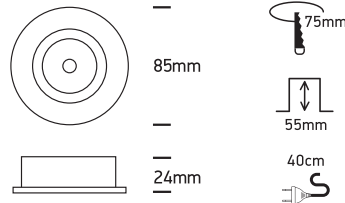

INSTALLATION MANUAL

11105

12V | MR16 | GU5,3 | 50W | IP20 | Die cast | Adjustable

Warnings:

1. Make sure that the product is installed properly before connecting to electricity.
2. Do not cover the fitting.
3. Maintenance and installation should only be carried out by a professional electrician.