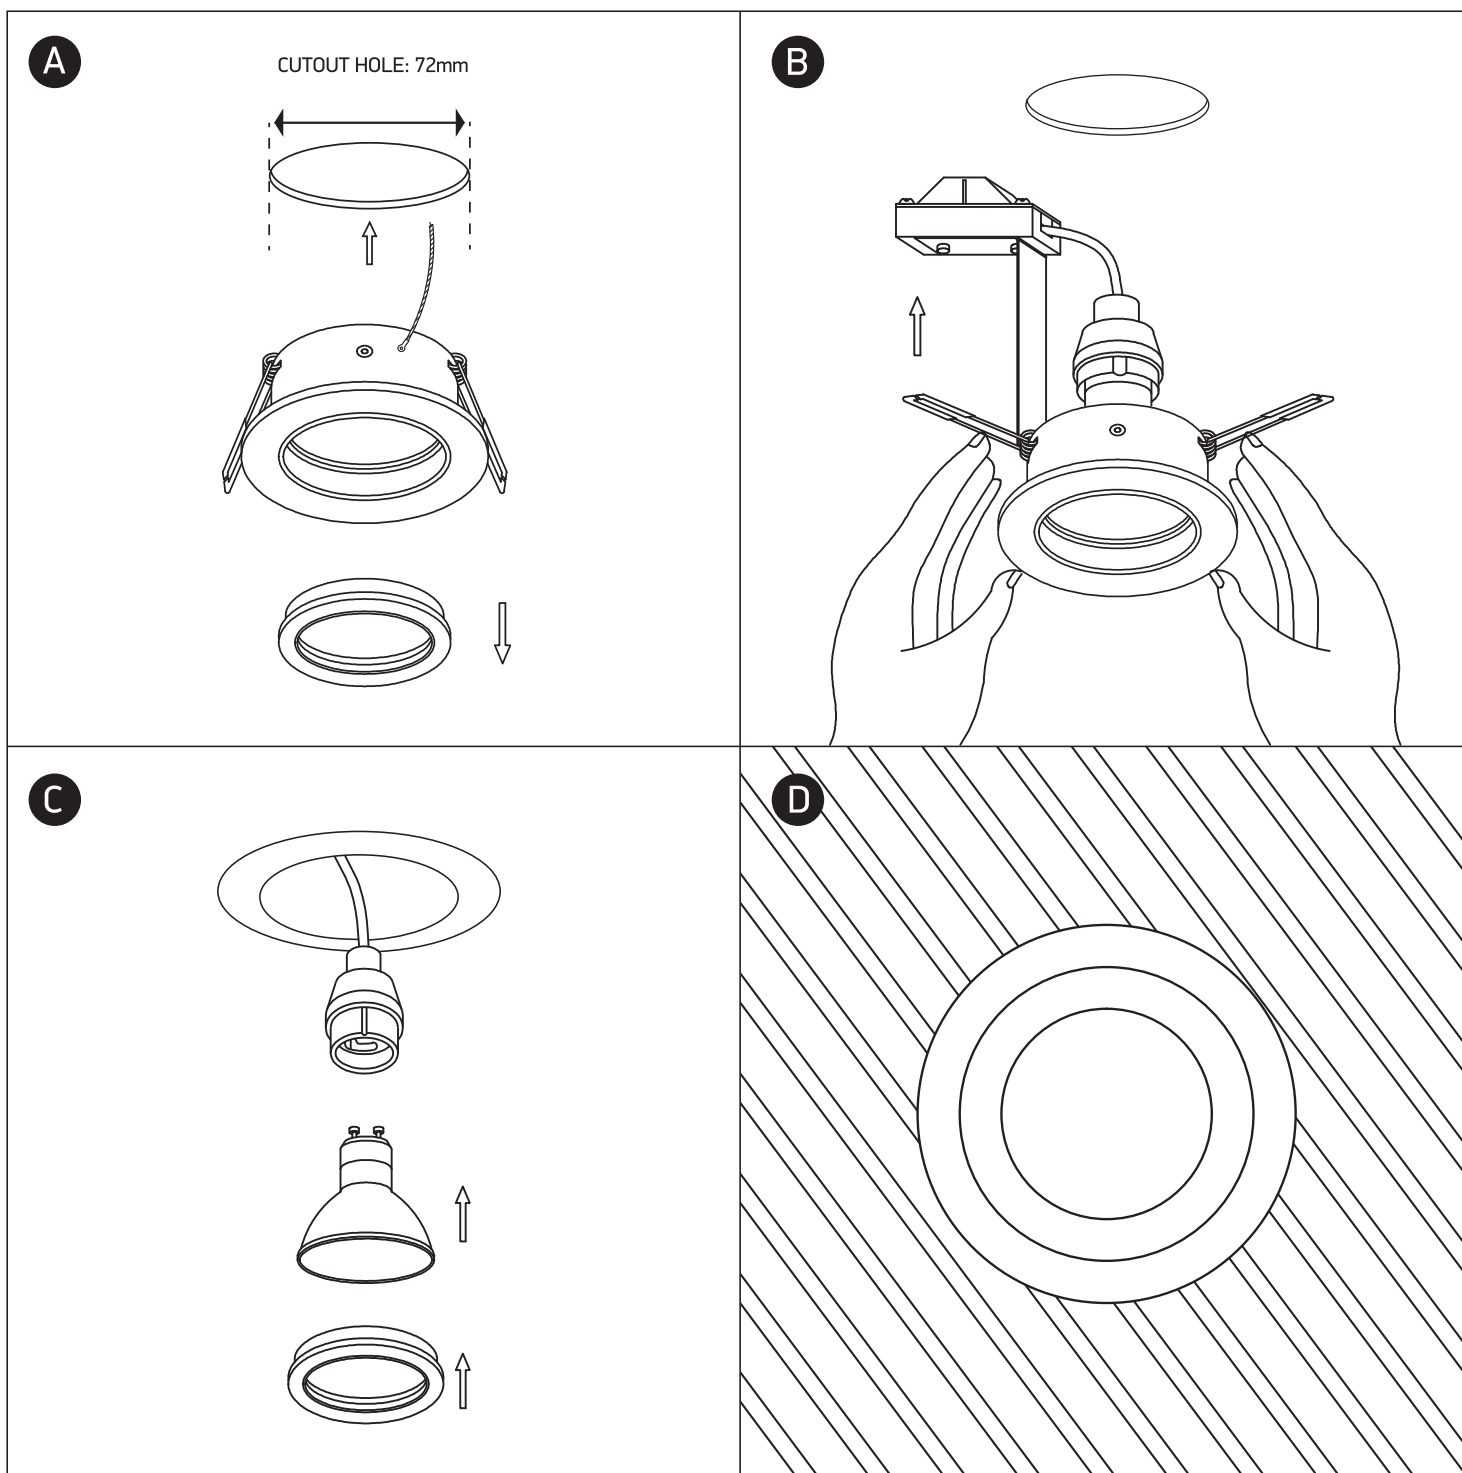

INSTALLATION MANUAL

11105A1

100-240V | MR16 | GU10 | 10W | IP20 | Aluminium | Adjustable

Warnings:

1. Make sure that the product is installed properly before connecting to electricity.
2. Do not cover the fitting.
3. Maintenance and installation should only be carried out by a professional electrician.