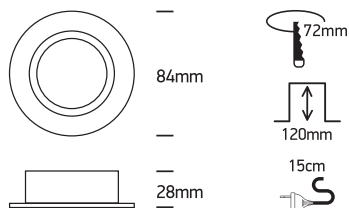

INSTALLATION MANUAL

11105A1

100-240V | MR16 | GU10 | 10W | IP20 | Aluminium | Adjustable

Warnings:

1. Make sure that the product is installed properly before connecting to electricity.
2. Do not cover the fitting.
3. Maintenance and installation should only be carried out by a professional electrician.