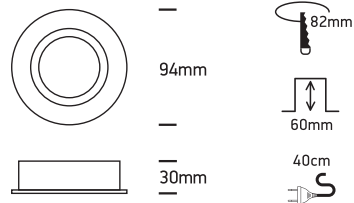

INSTALLATION MANUAL

11105C

50W | 12V | MR16 | GU5,3 | IP20 | Die cast | Adjustable

Warnings:

1. Make sure that the product is installed properly before connecting to electricity.
2. Do not cover the fitting.
3. Maintenance and installation should only be carried out by a professional electrician.