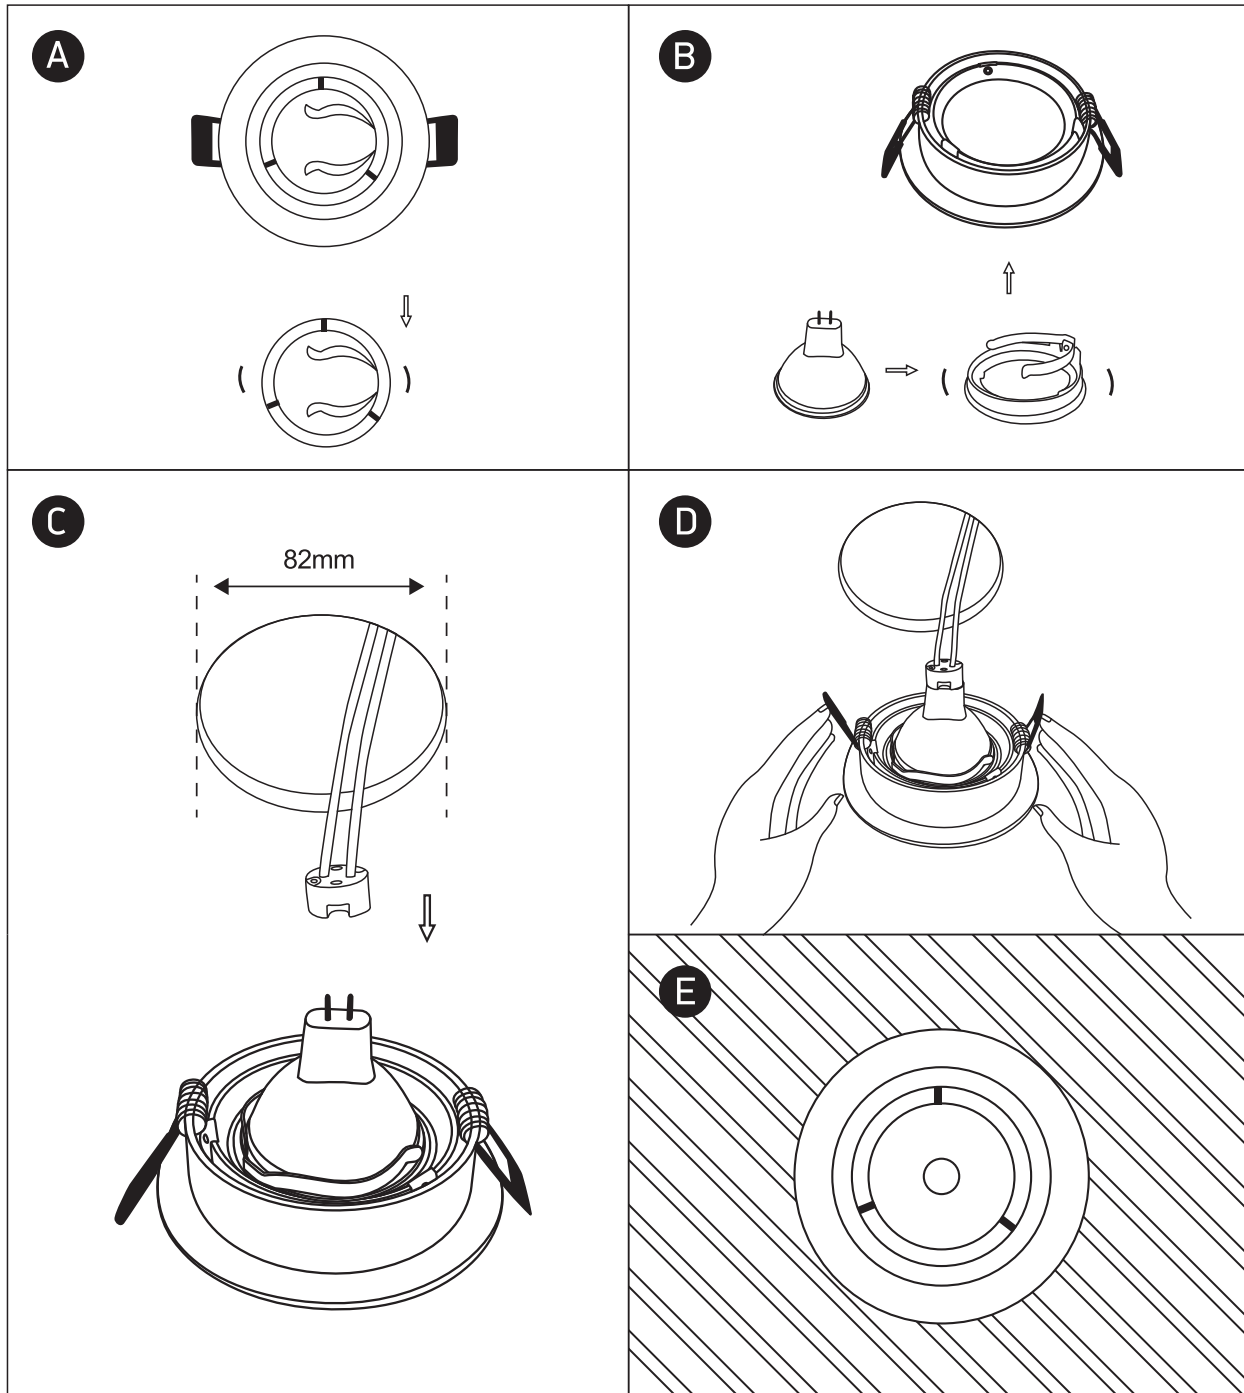

INSTALLATION MANUAL

11105C

50W | 12V | MR16 | GU5,3 | IP20 | Die cast | Adjustable

Warnings:

1. Make sure that the product is installed properly before connecting to electricity.
2. Do not cover the fitting.
3. Maintenance and installation should only be carried out by a professional electrician.