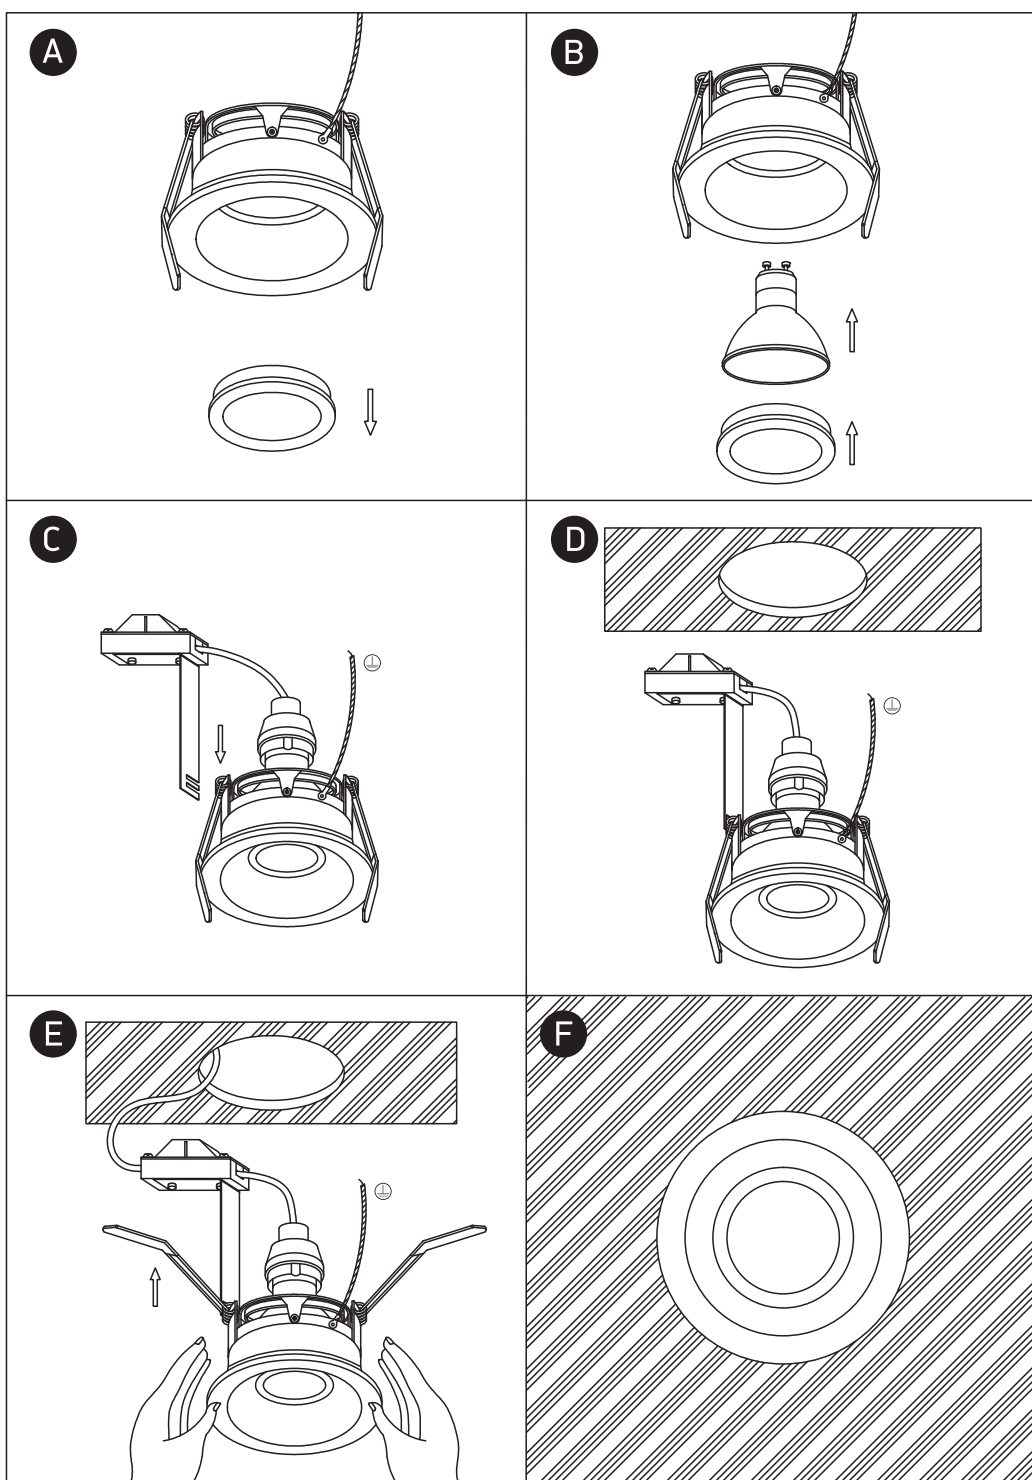

INSTALLATION MANUAL

11105D4

100-240V | MR16 | GU10 | 10W | IP20 | Aluminium | Adjustable

Warnings:

1. Make sure that the product is installed properly before connecting to electricity.
2. Do not cover the fitting.
3. Maintenance and installation should only be carried out by a professional electrician.