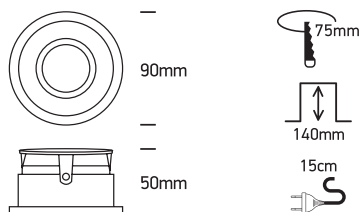

INSTALLATION MANUAL

11105D4

100-240V | MR16 | GU10 | 10W | IP20 | Aluminium | Adjustable

Warnings:

1. Make sure that the product is installed properly before connecting to electricity.
2. Do not cover the fitting.
3. Maintenance and installation should only be carried out by a professional electrician.