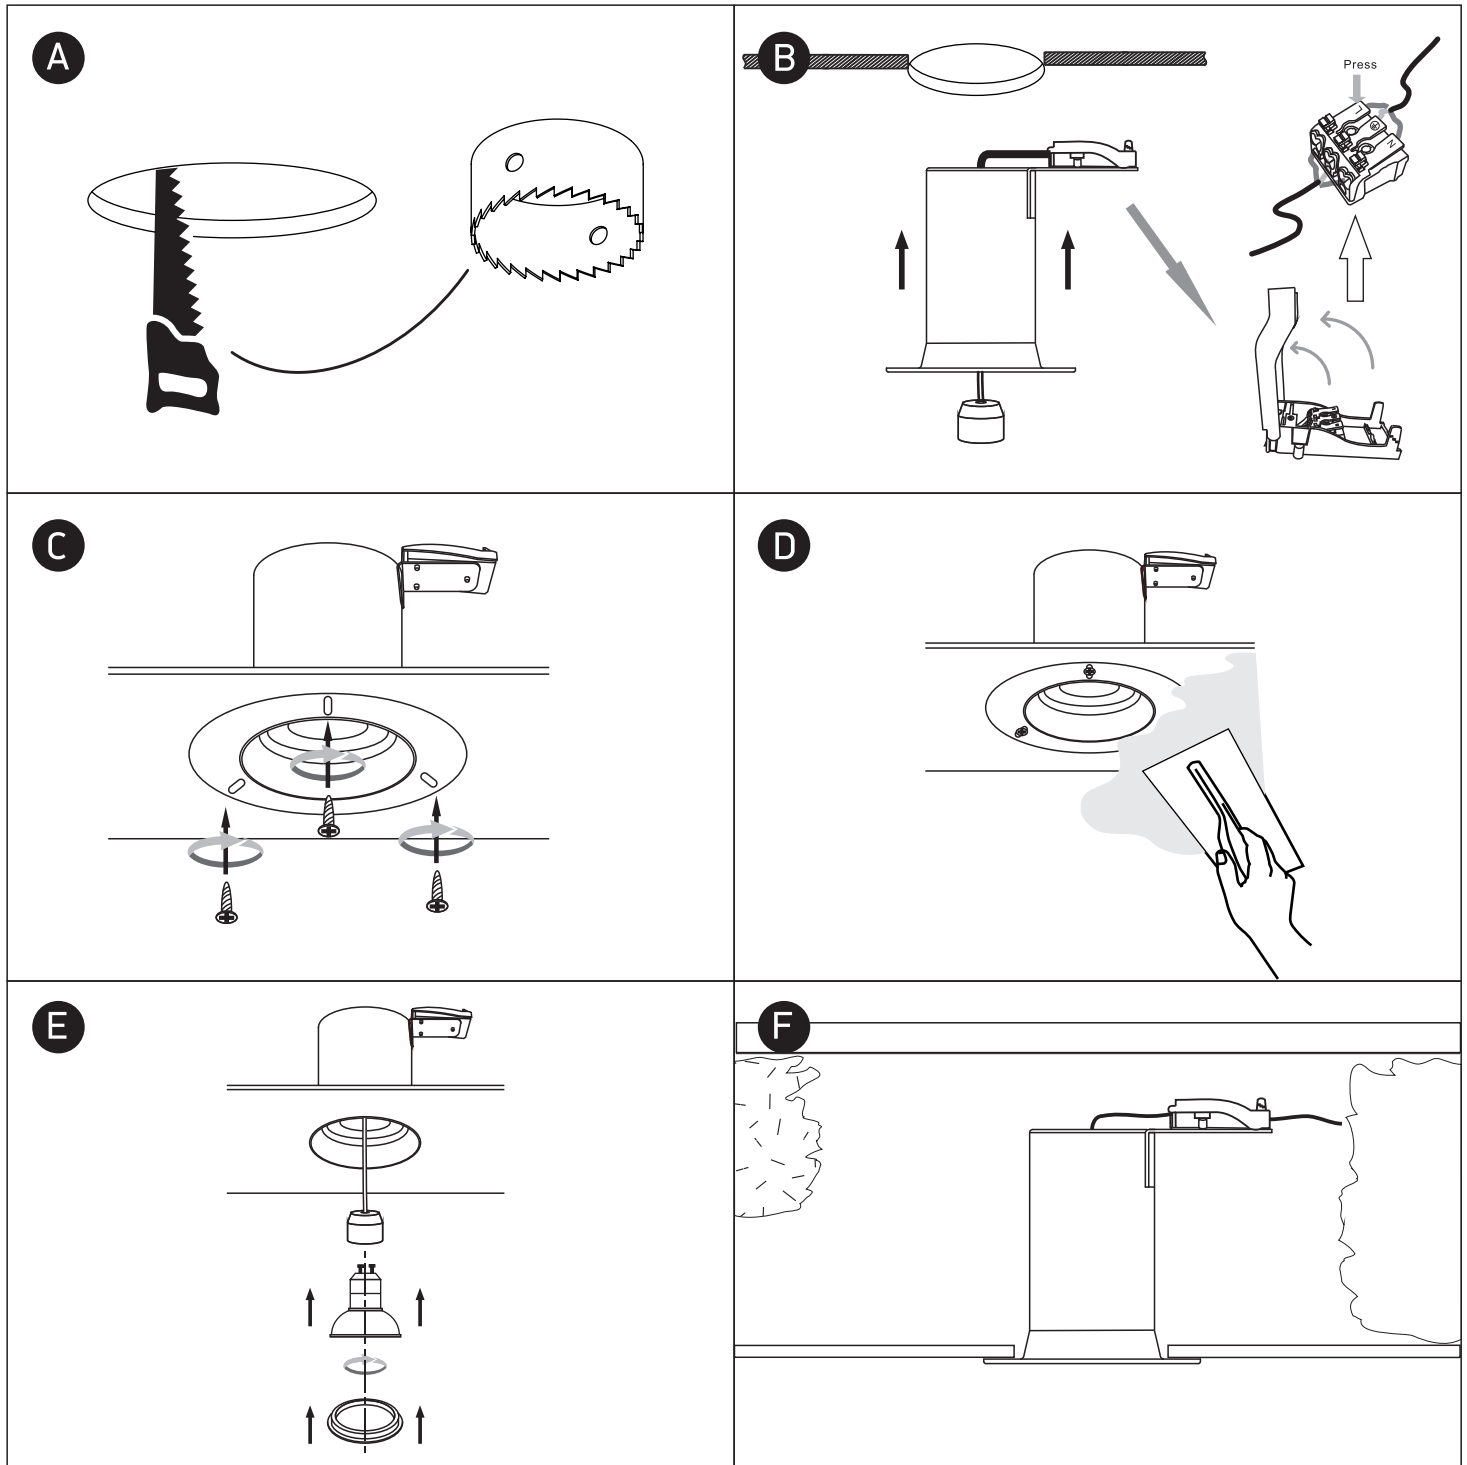

# INSTALLATION MANUAL

11105F

100-240V | MR16 | GU10 | 10W | IP20 | Trimless | Fire Rated | Die cast | Adjustable

## Warnings:

1. Make sure that the product is installed properly before connecting to electricity.
2. Do not cover the fitting.
3. Maintenance and installation should only be carried out by a professional electrician.