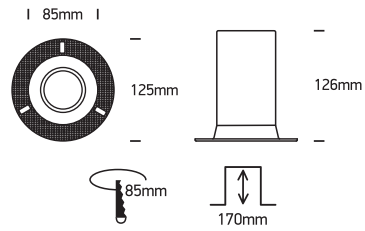

# INSTALLATION MANUAL

11105F

100-240V | MR16 | GU10 | 10W | IP20 | Trimless | Fire Rated | Die cast | Adjustable