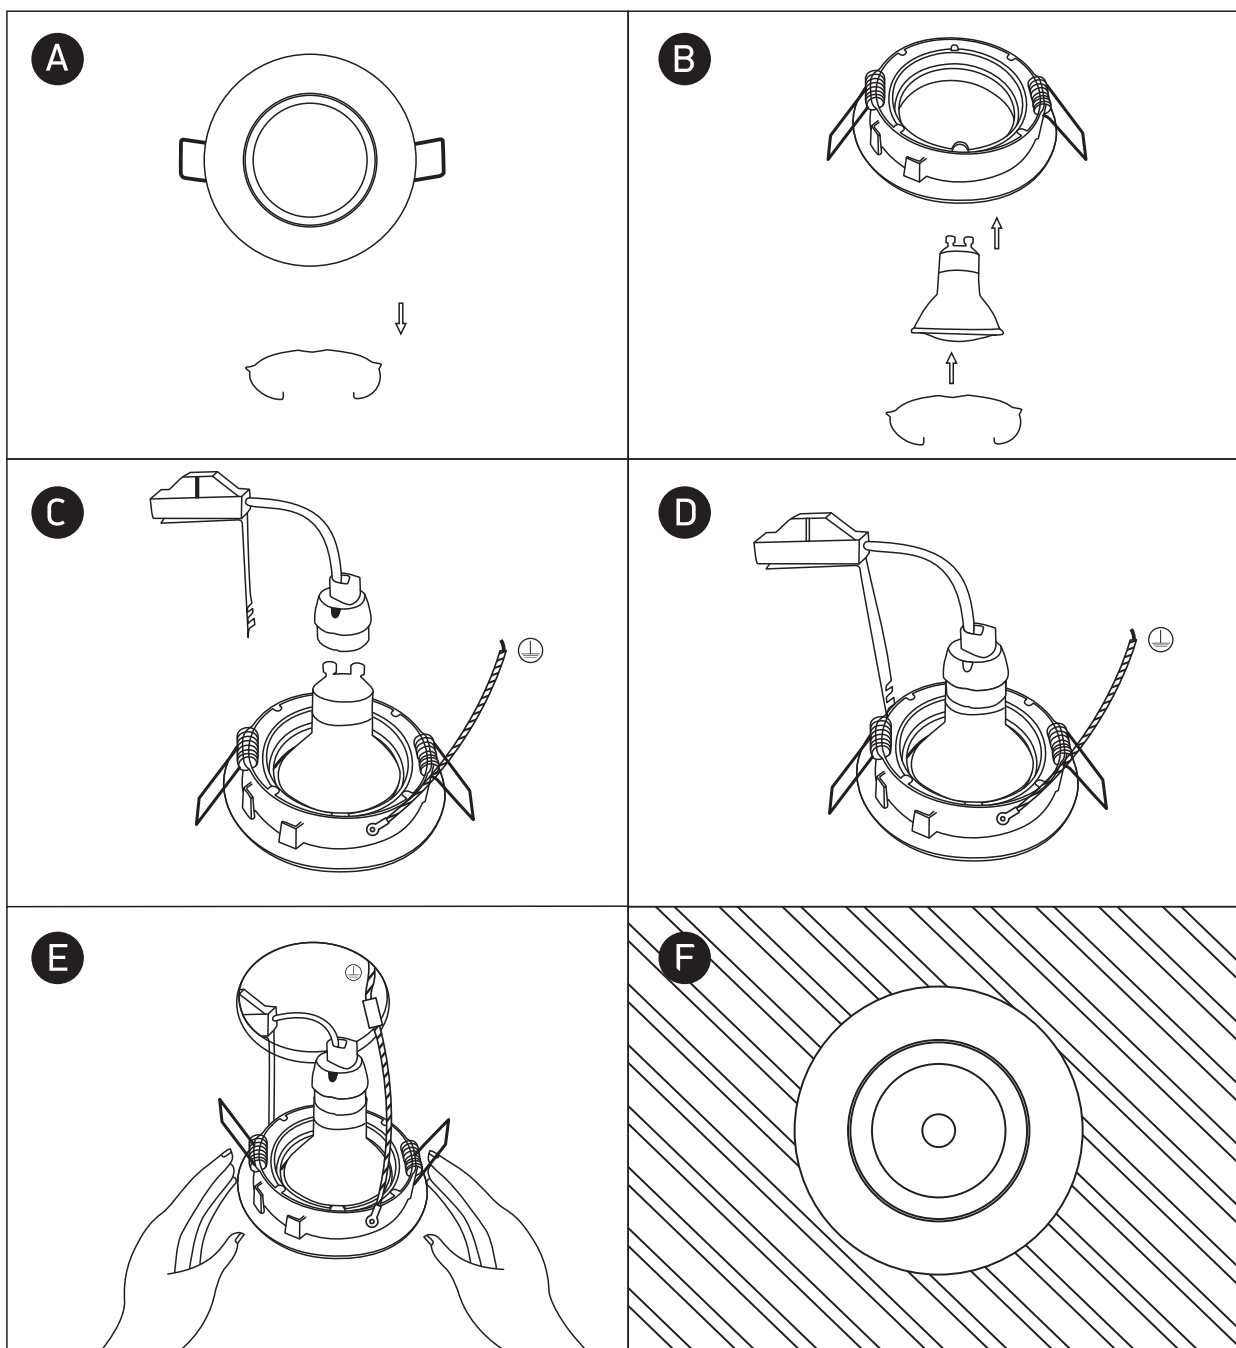

INSTALLATION MANUAL

11105GU

100-240V | MR16 | GU10 | 10W | IP20 | Die cast | Adjustable

one
LIGHT

Warnings:

1. Make sure that the product is installed properly before connecting to electricity.
2. Do not cover the fitting.
3. Maintenance and installation should only be carried out by a professional electrician.