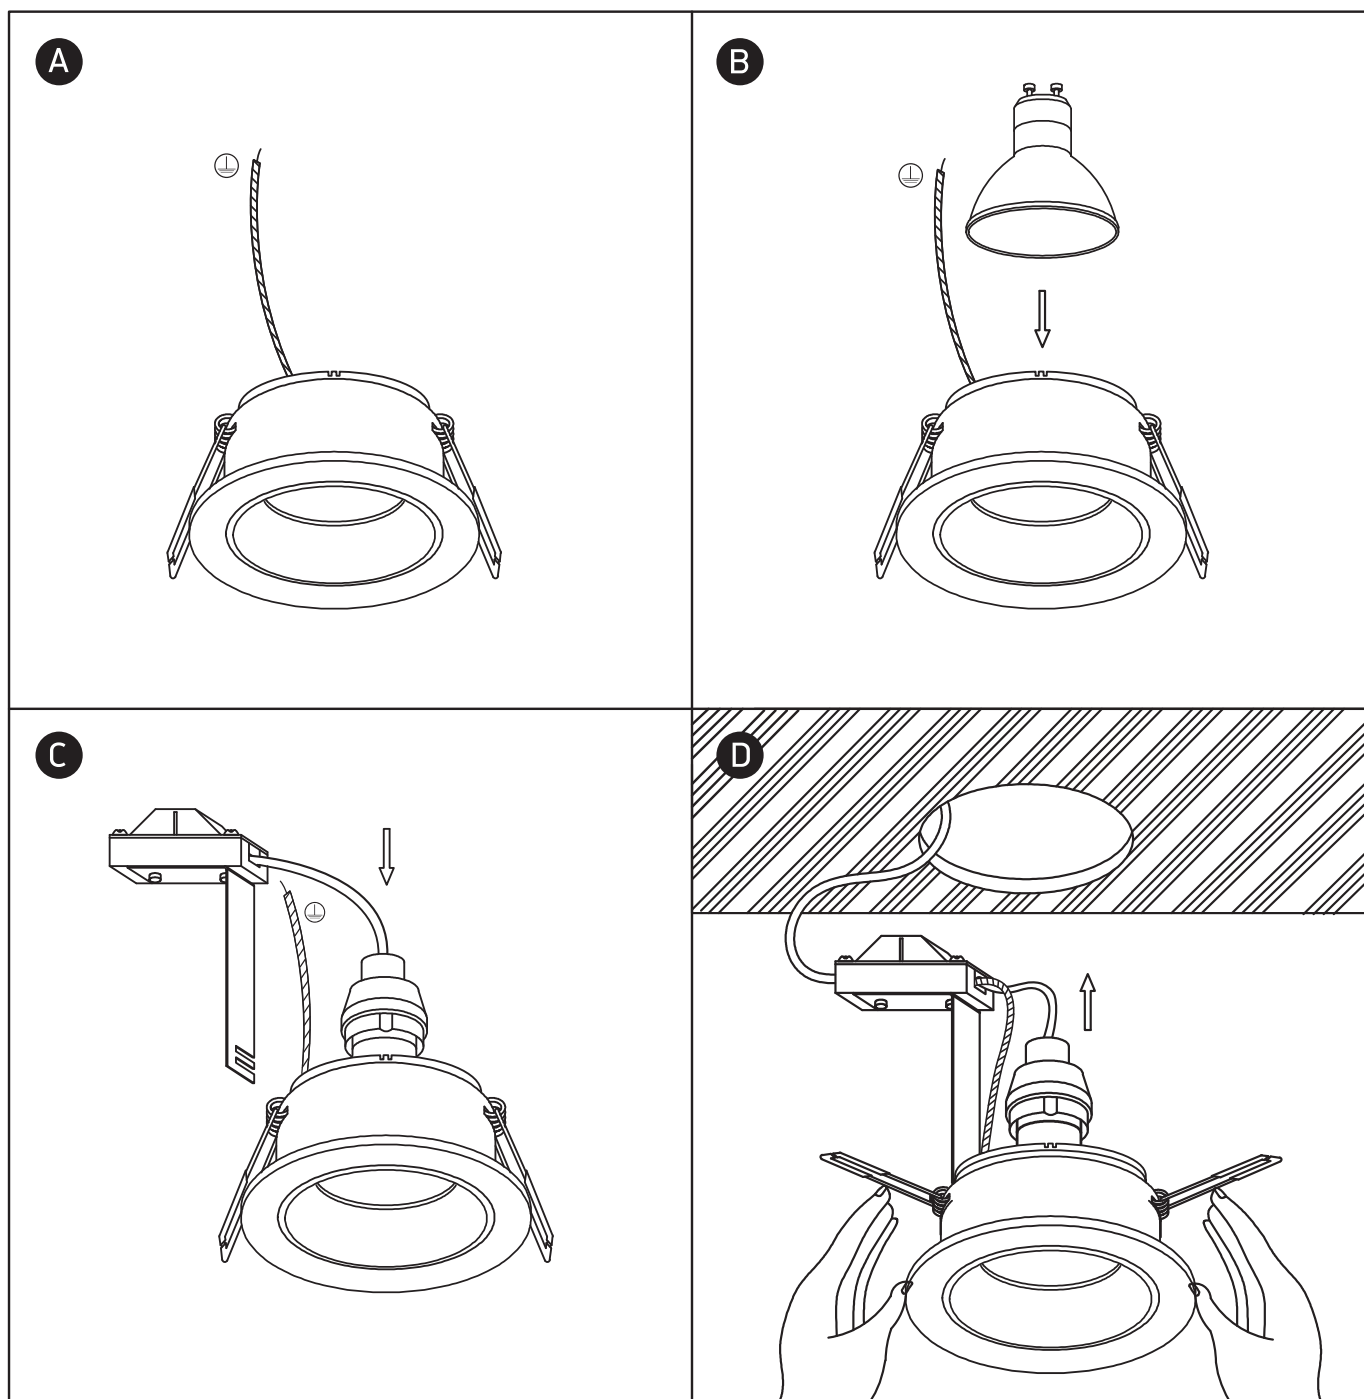

INSTALLATION MANUAL

11105M

100-240V | MR16 | GU10 | 10W | IP20 | Aluminium body + plastic reflector | Adjustable

Warnings:

1. Make sure that the product is installed properly before connecting to electricity.
2. Do not cover the fitting.
3. Maintenance and installation should only be carried out by a professional electrician.