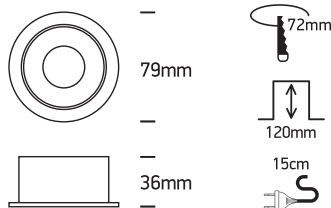

INSTALLATION MANUAL

11105M

100-240V | MR16 | GU10 | 10W | IP20 | Aluminium body + plastic reflector | Adjustable

Warnings:

1. Make sure that the product is installed properly before connecting to electricity.
2. Do not cover the fitting.
3. Maintenance and installation should only be carried out by a professional electrician.