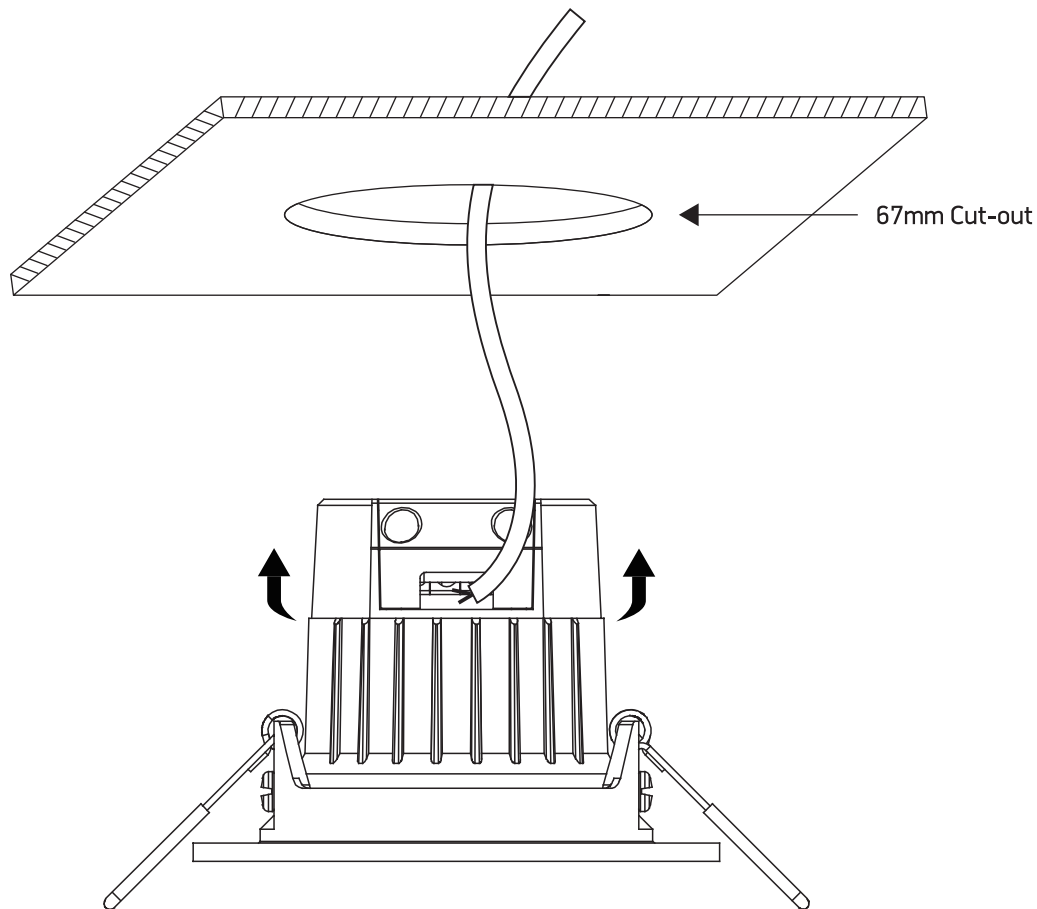

INSTALLATION MANUAL

11106K

ecolight

CE

RoHS
COMPLIANT

80
CRI

86mm

100-240V | 6W | IP20 | Plastic | Adjustable

Complete with driver.
Includes White/Black/Grey rings.

59.5mm

Warnings:

1. Indoor use only, not for use in damp areas.
2. Operating temperature is $-20^{\circ}\text{C} \sim +40^{\circ}\text{C}$.
3. Make sure power is OFF before installation, replacement or cleaning.
4. Do NOT disassemble the LED fitting.
5. Keep far from paper or other flammable material.
6. Do NOT touch the fitting while operating, it can get hot. Wait some minutes after turning it OFF before touching it.
7. Avoid looking directly into the lamp.
8. Non-Dimmable.
9. LED light source is irreplaceable.