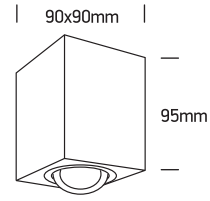

INSTALLATION MANUAL

12105AC

100-240V | MR16 | GU10 | 10W | IP20 | Aluminium | Adjustable

Warnings:

1. Make sure that the product is installed properly before connecting to electricity.
2. Do not cover the fitting.
3. Maintenance and installation should only be carried out by a professional electrician.