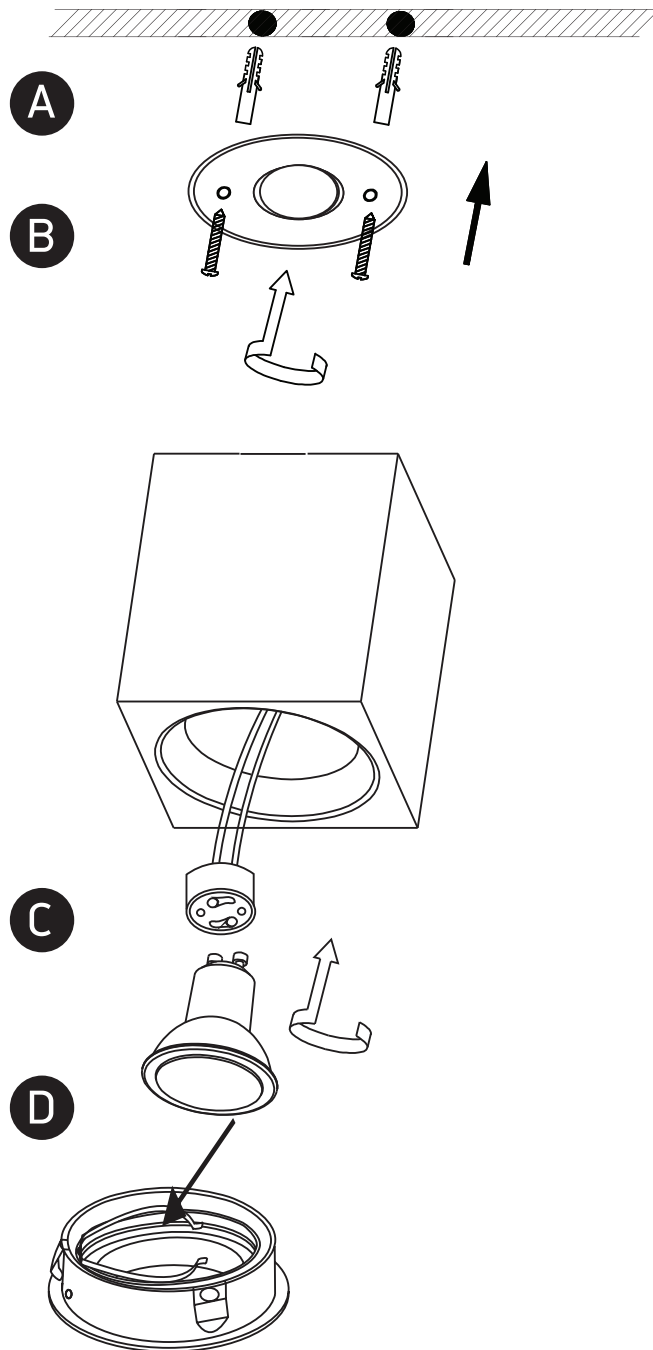

INSTALLATION MANUAL

12105AC

100-240V | MR16 | GU10 | 10W | IP20 | Aluminium | Adjustable

Warnings:

1. Make sure that the product is installed properly before connecting to electricity.
2. Do not cover the fitting.
3. Maintenance and installation should only be carried out by a professional electrician.