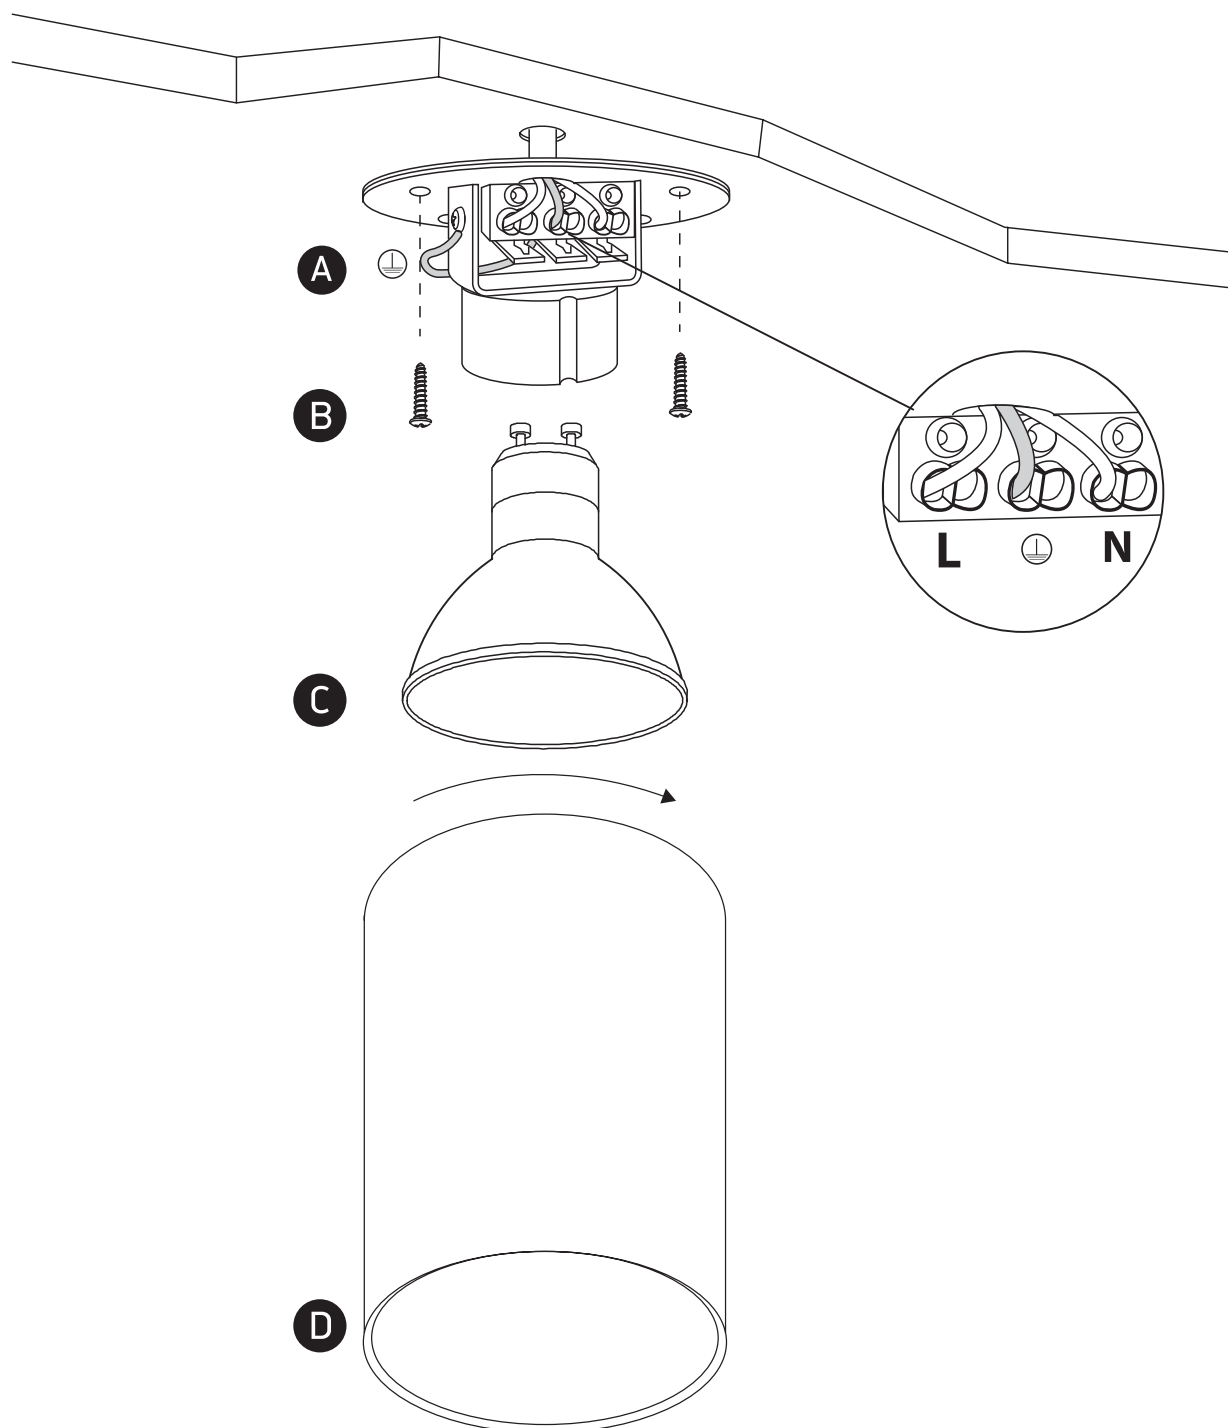

# INSTALLATION MANUAL

12105E

100-240V | MR16 | GU10 | 10W | IP20 | Aluminium