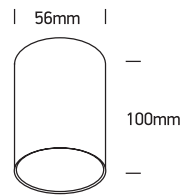

# INSTALLATION MANUAL

12105E

100-240V | MR16 | GU10 | 10W | IP20 | Aluminium