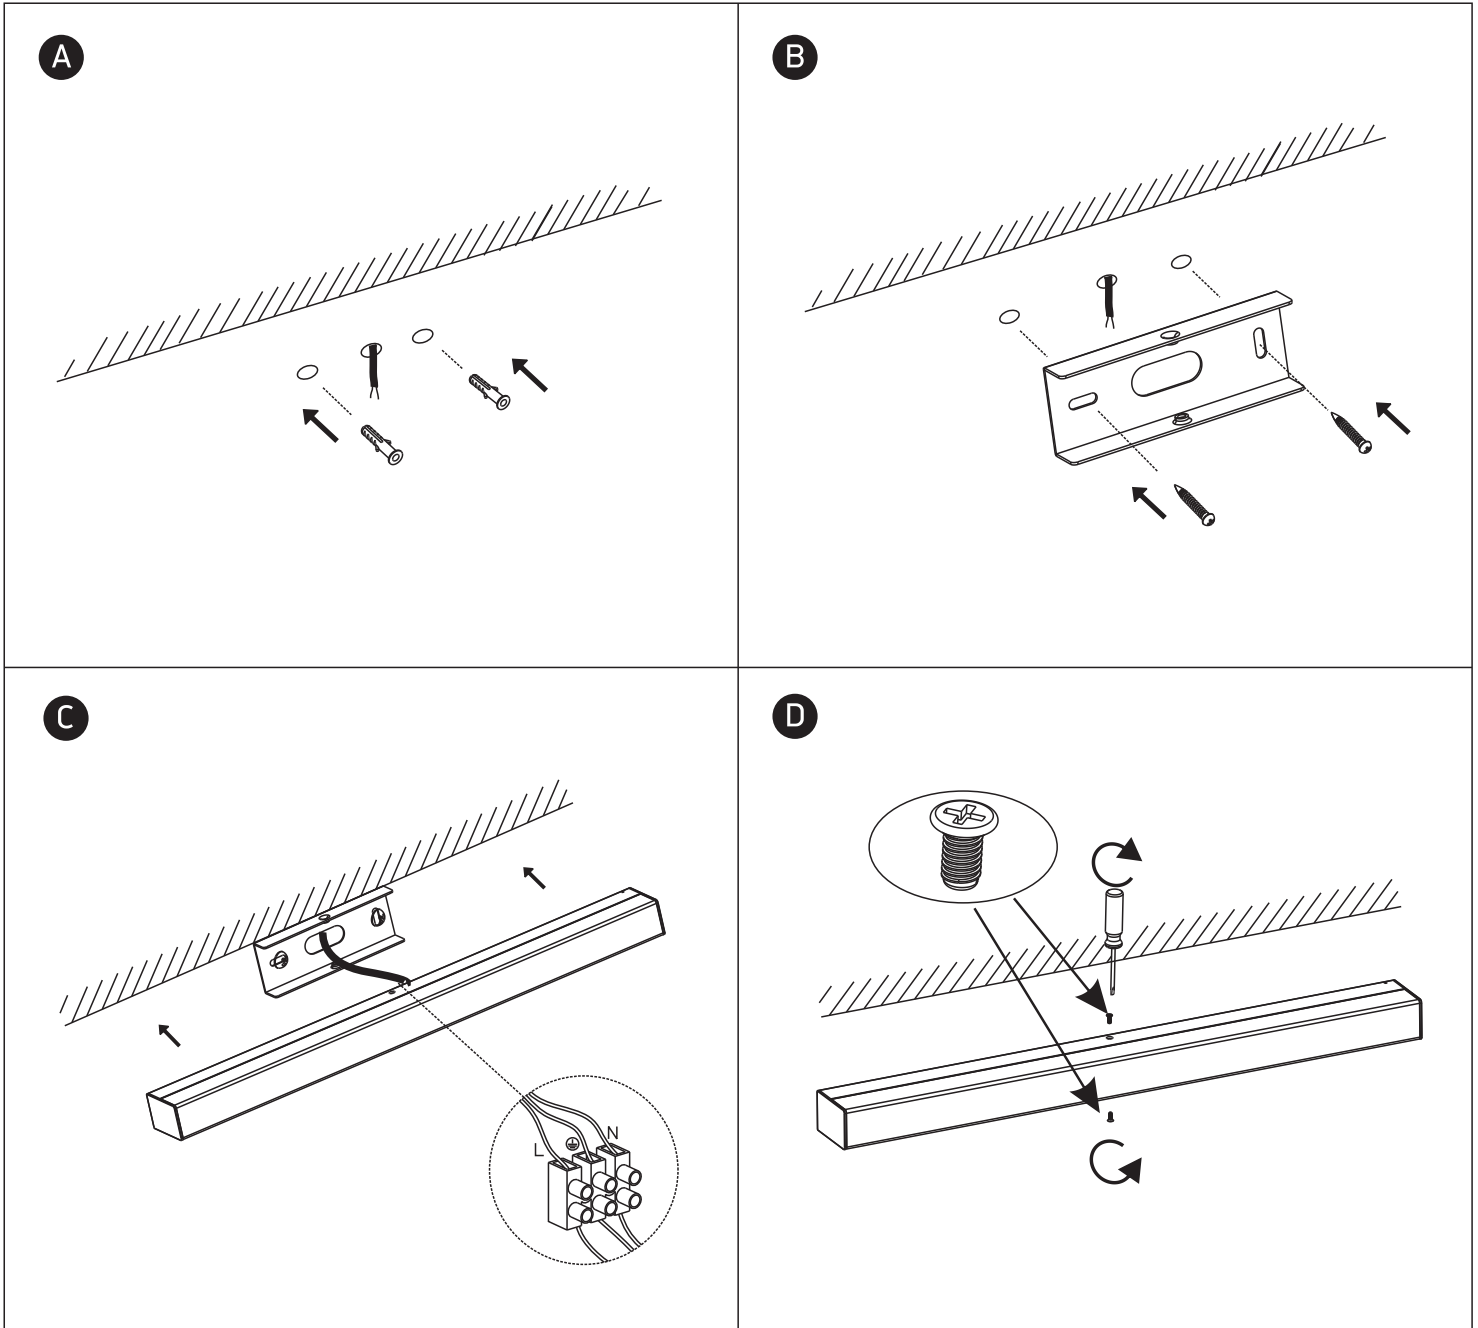

# INSTALLATION MANUAL

38114M

**ecolight**

80  
CRI

230V | SMD 2835 | 15W | IP44 | Aluminium + PC  
Complete with 130mA driver.

**one**  
LIGHT