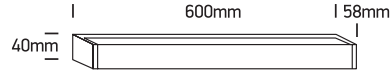

# INSTALLATION MANUAL

38114M

**ecolight**

80  
CRI

230V | SMD 2835 | 15W | IP44 | Aluminium + PC  
Complete with 130mA driver.

**one**  
LIGHT