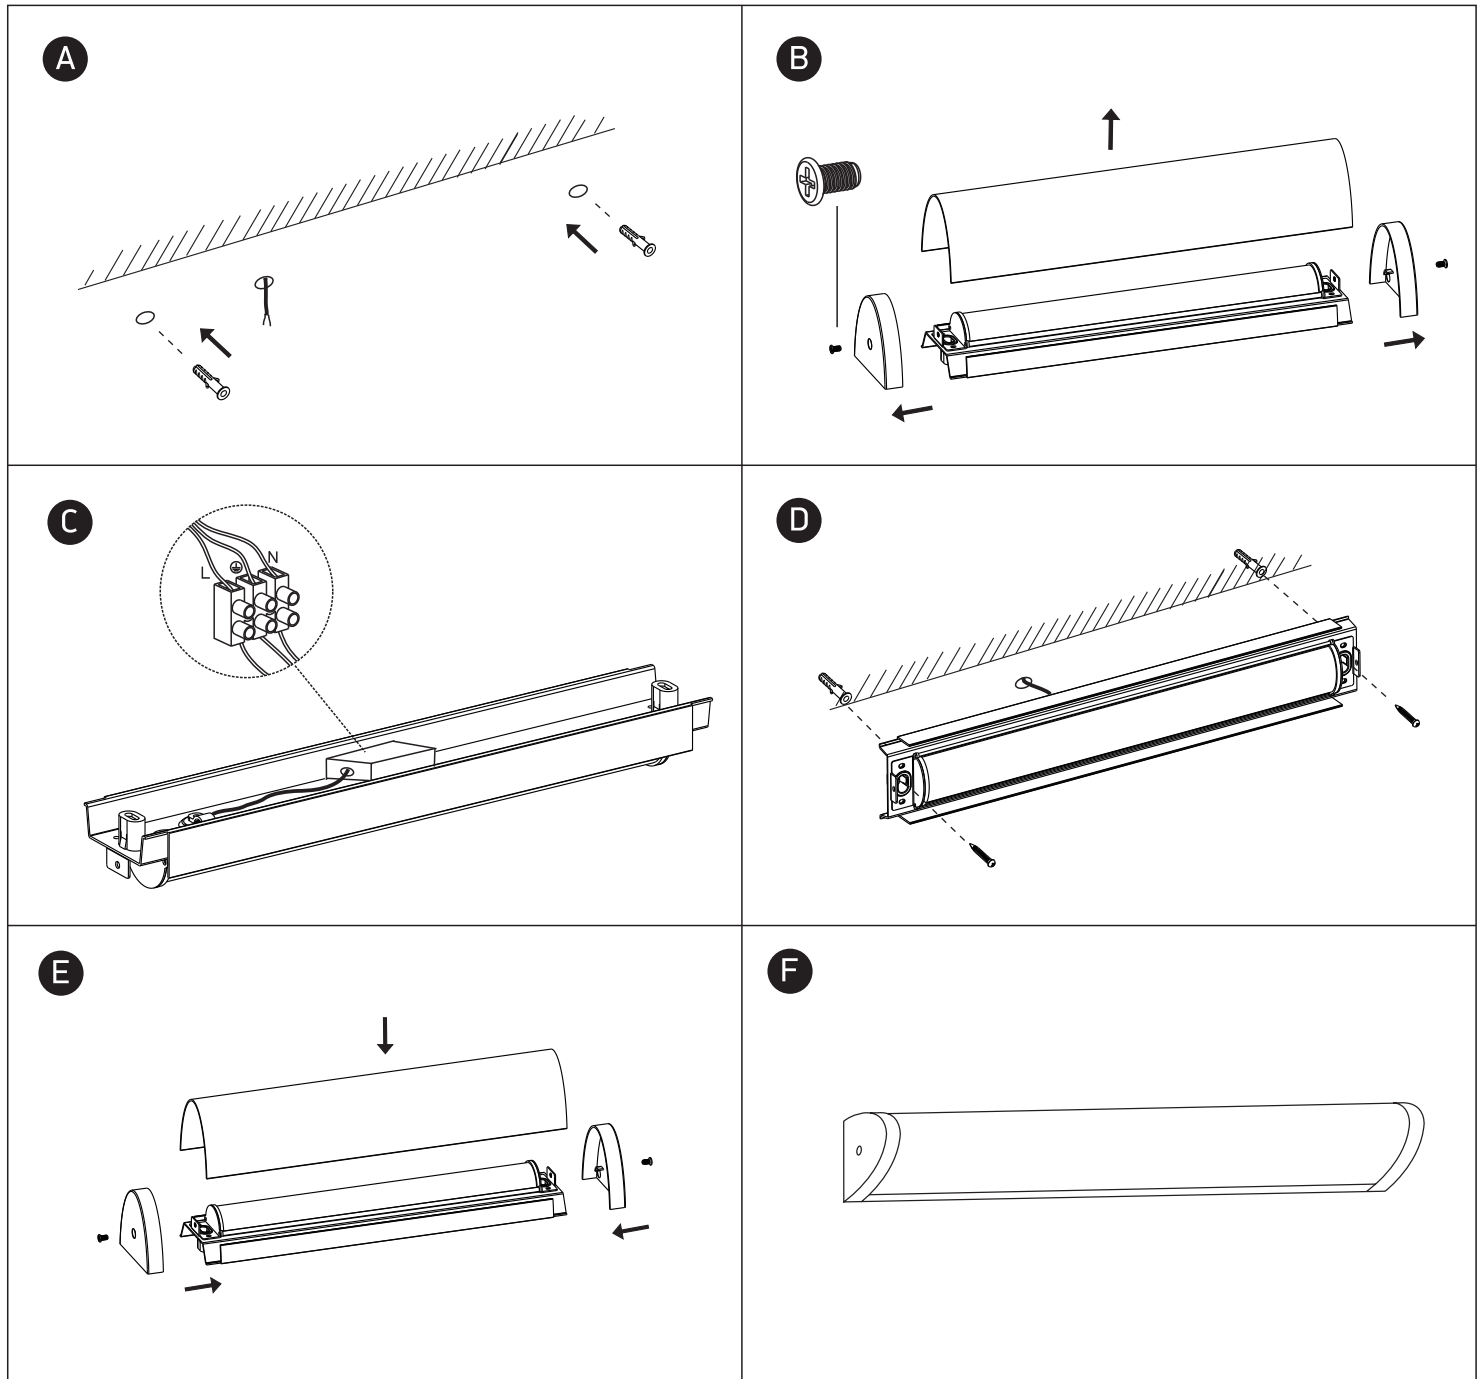

INSTALLATION MANUAL

38116P

ecolight

80
CRI

230V | SMD 2835 | 16W | IP44 | Aluminium + PC
Complete with 120mA driver.

one
LIGHT

Warnings:

1. Make sure that the product is installed properly before connecting to electricity.
2. Do not cover the fitting.
3. Maintenance and installation should only be carried out by a professional electrician.