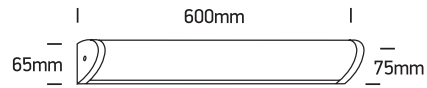

INSTALLATION MANUAL

38116P

ecolight

80
CRI

230V | SMD 2835 | 16W | IP44 | Aluminium + PC
Complete with 120mA driver.

one
LIGHT

Warnings:

1. Make sure that the product is installed properly before connecting to electricity.
2. Do not cover the fitting.
3. Maintenance and installation should only be carried out by a professional electrician.