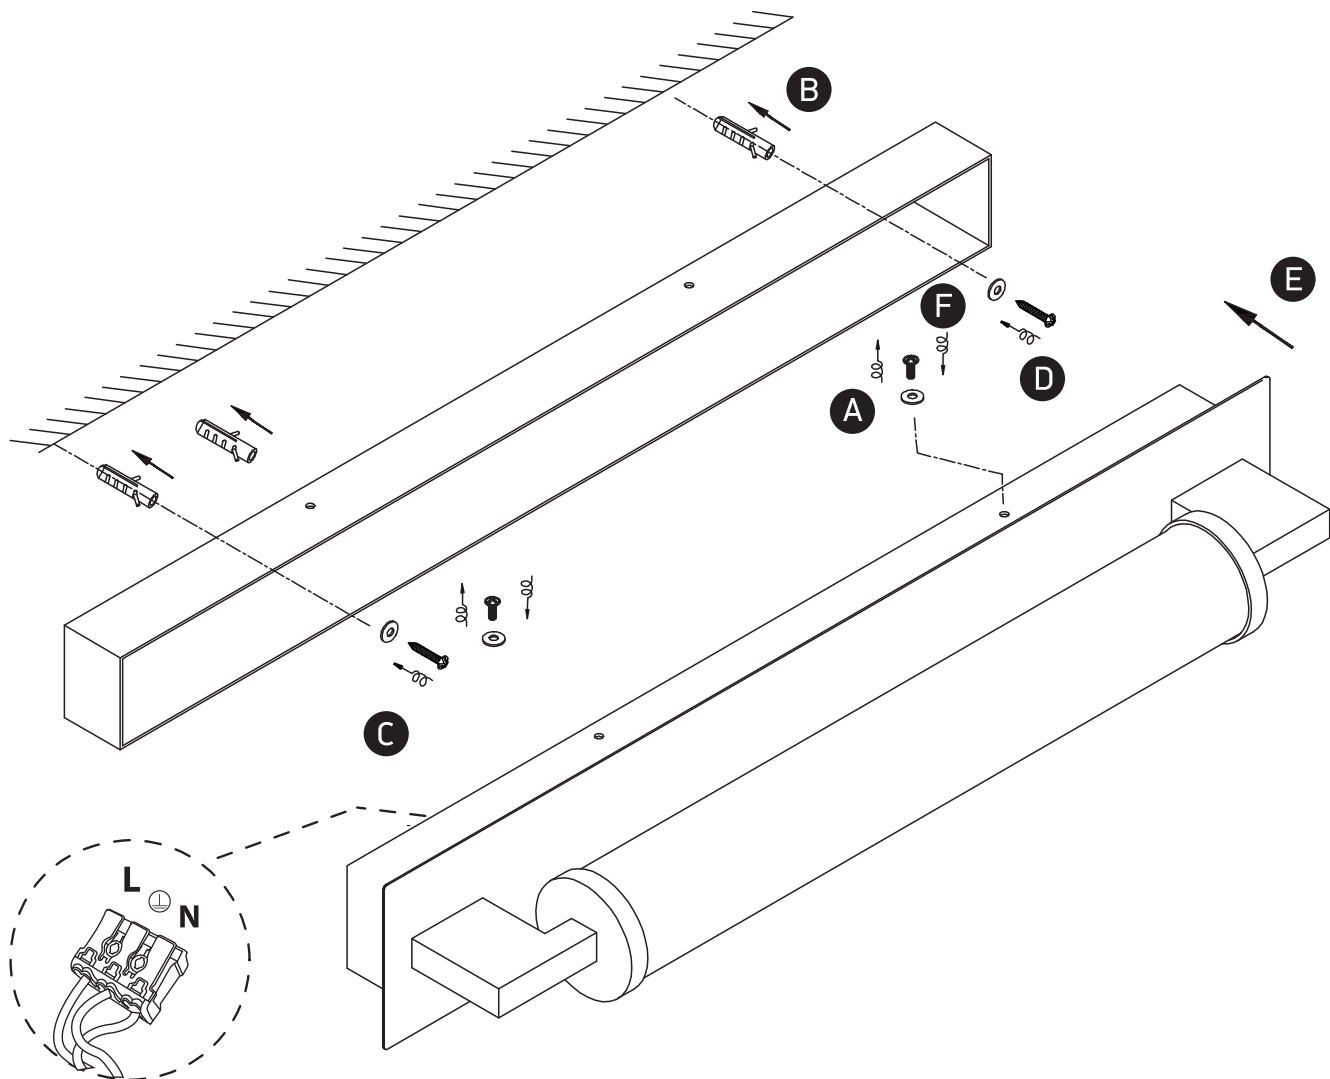

INSTALLATION MANUAL

38118K

ecolight

230V | SMD 2835 | 18W | IP44 | Aluminium + glass

80
CRI

Complete with 700mA driver.

Warnings:

1. Make sure that the product is installed properly before connecting to electricity.
2. Do not cover the fitting.
3. Maintenance and installation should only be carried out by a professional electrician.