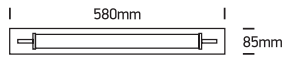

INSTALLATION MANUAL

38118K

ecolight

230V | SMD 2835 | 18W | IP44 | Aluminium + glass

80
CRI

Complete with 700mA driver.

Warnings:

1. Make sure that the product is installed properly before connecting to electricity.
2. Do not cover the fitting.
3. Maintenance and installation should only be carried out by a professional electrician.