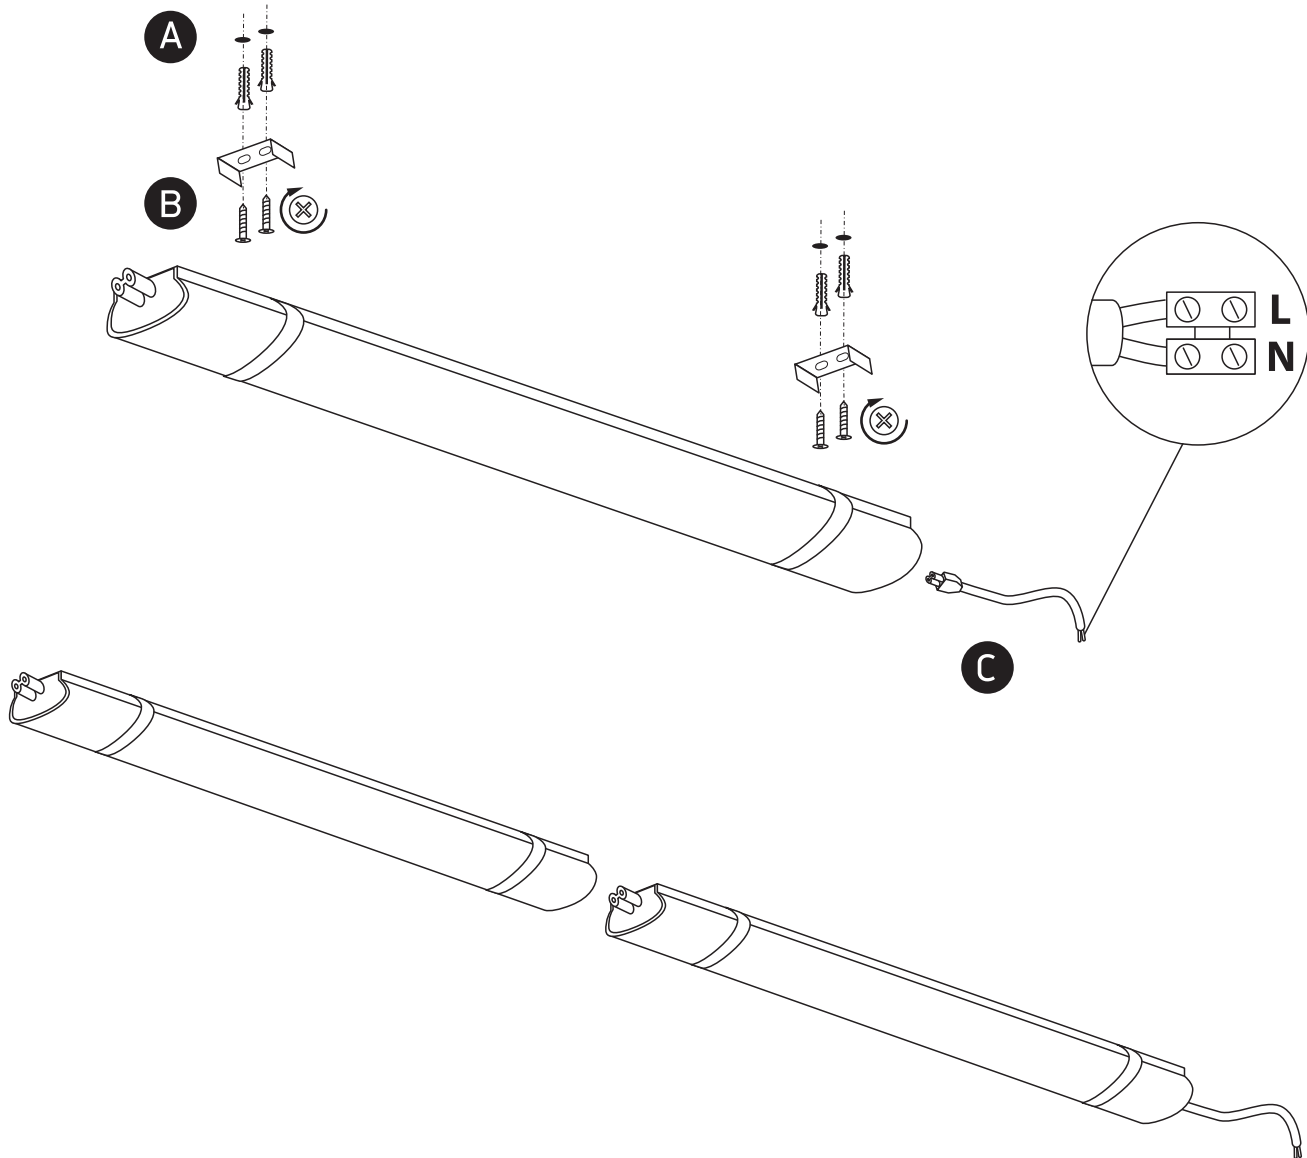

INSTALLATION MANUAL

38118LC, 38136LC, 38145LC

ecolight

80
CRI

100-240V | SMD 2835 | 18W / 36W / 45W | 50/60Hz | IP65 | PC

Complete with driver

38118LC

38136LC

38145LC

38118LC connect 20 fittings maximum / 38136LC connect 10 fittings maximum / 38145LC connect 10 fittings maximum.

Warnings:

1. Make sure that the product is installed properly before connecting to electricity.
2. Do not cover the fitting.
3. Maintenance and installation should only be carried out by a professional electrician.