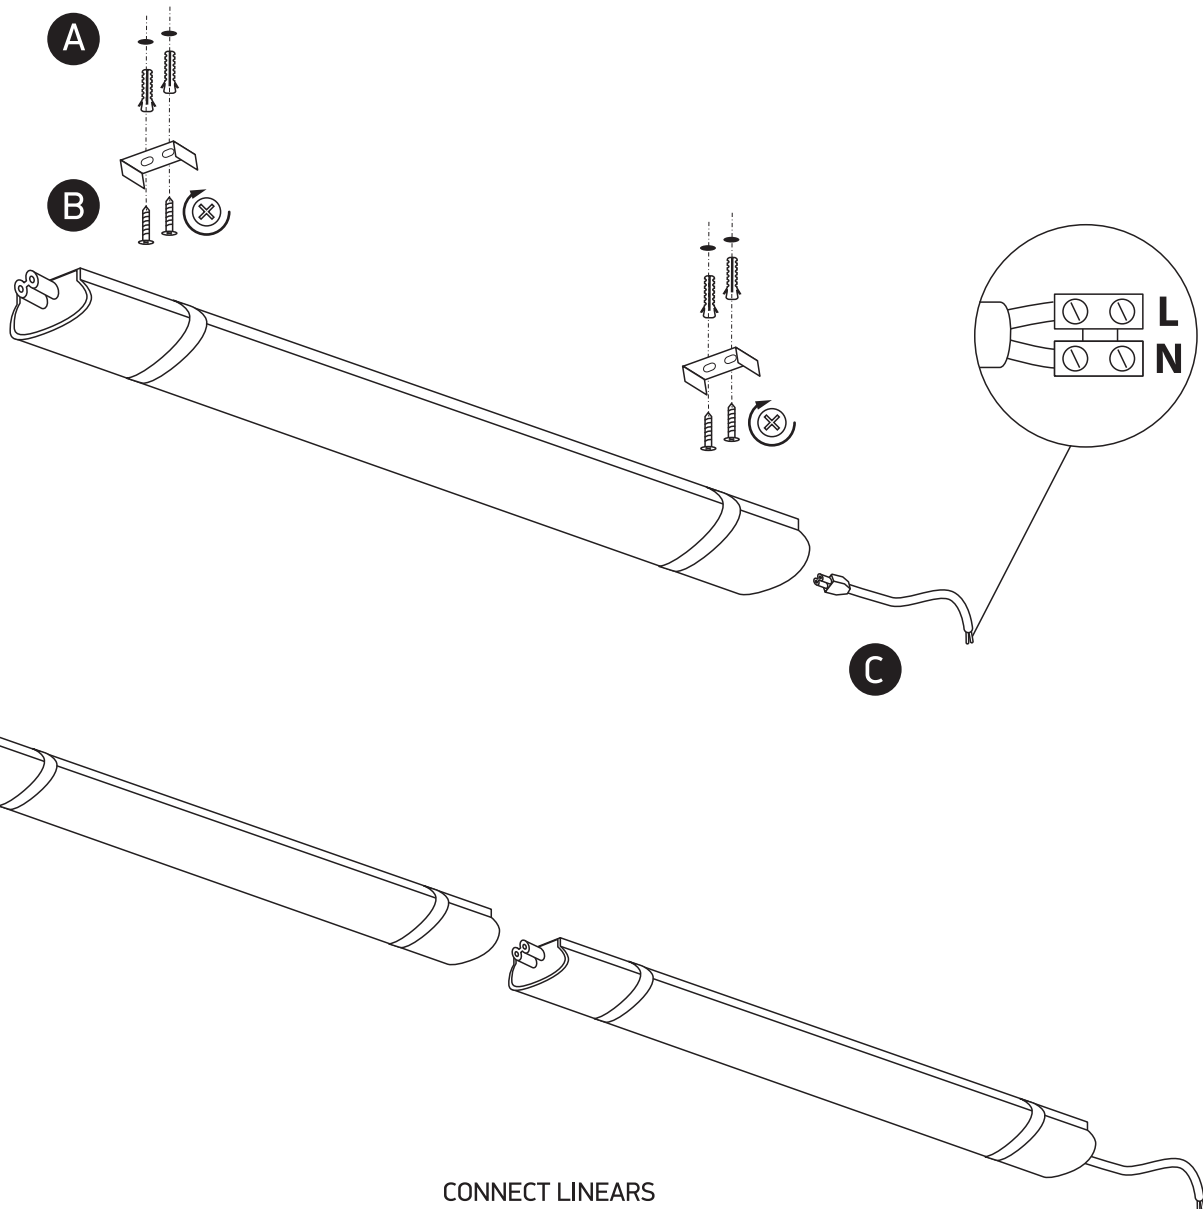

INSTALLATION MANUAL

38118LC, 38136LC

ecolight

80
CRI

100-240V | SMD 2835 | 18W / 36W | 50/60Hz | IP65 | PC

Complete with driver

one
LIGHT

CONNECT LINEARS

38118LC connect 20 fittings maximum / 38136LC connect 10 fittings maximum.

Warnings:

1. Make sure that the product is installed properly before connecting to electricity.
2. Do not cover the fitting.
3. Maintenance and installation should only be carried out by a professional electrician.