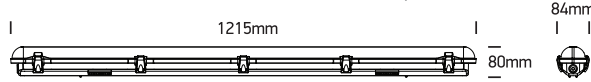

## 38118M, 38136M, 38158M

80  
CRI

Complete with driver / Stainless steel clips

38118M: 15W | SMD 2835 | 230V | PC + opal PC diffuser

38136M: 30W | SMD 2835 | 230V | PC + opal PC diffuser

38158M: 40W | SMD 2835 | 230V | PC + opal PC diffuser