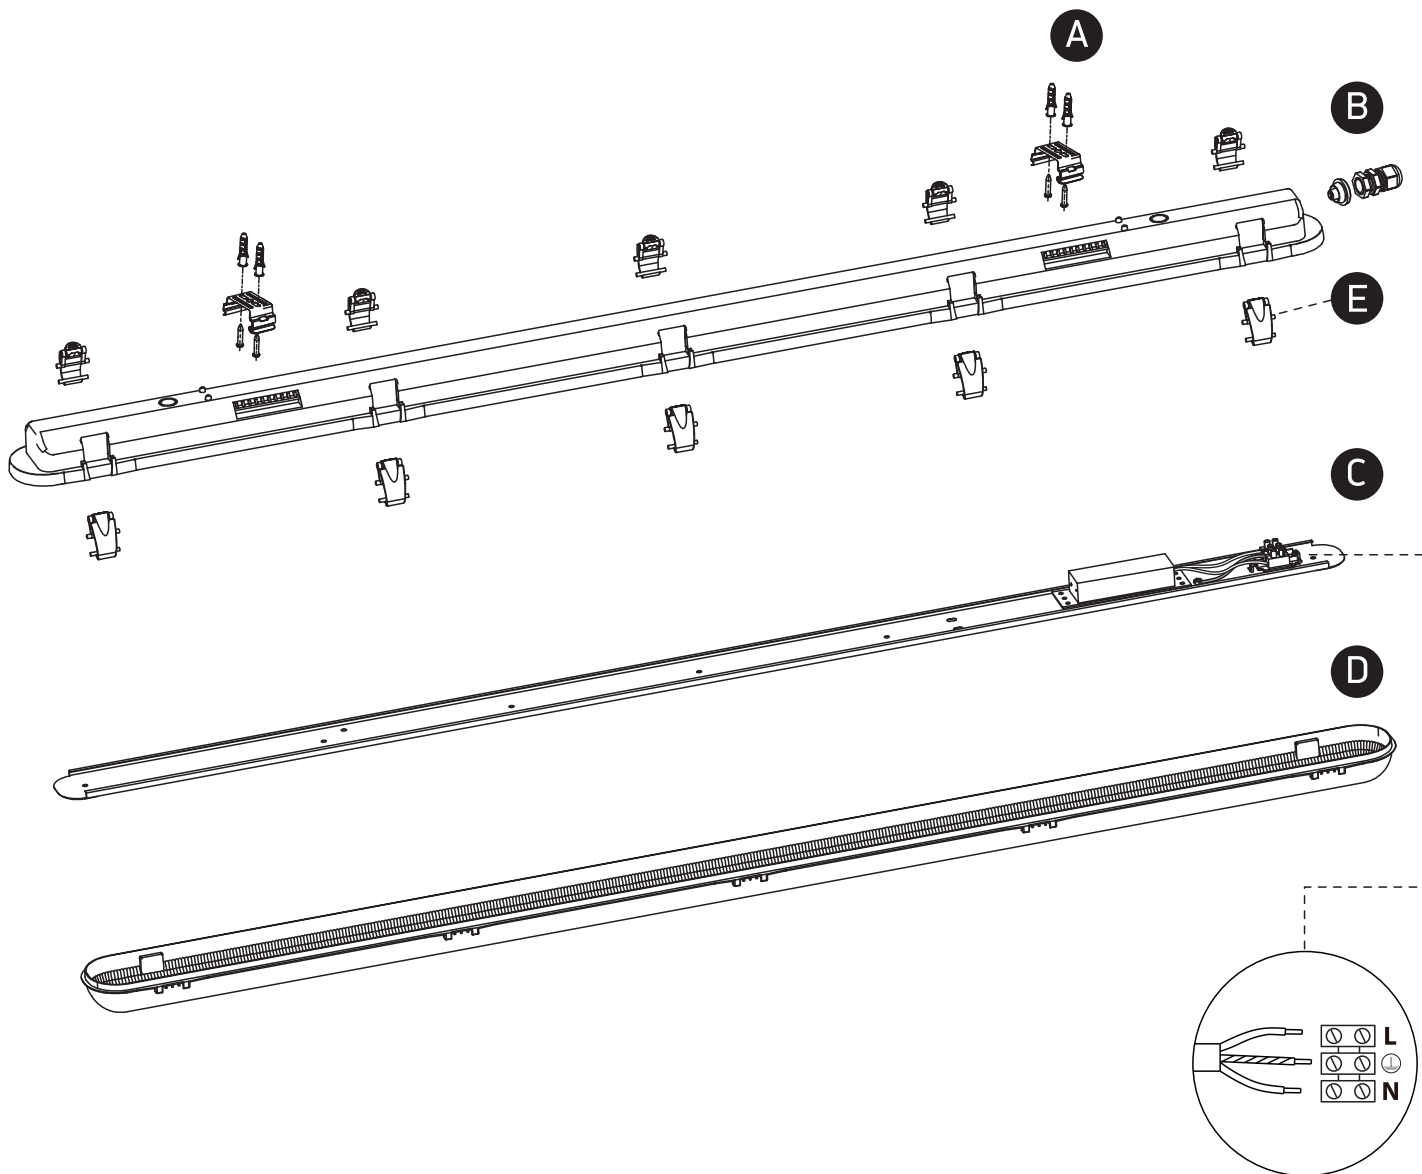

## 38118M, 38136M, 38158M

80  
CRI

Complete with driver / Stainless steel clips

38118M: 15W | SMD 2835 | 230V | PC + opal PC diffuser

38136M: 30W | SMD 2835 | 230V | PC + opal PC diffuser

38158M: 40W | SMD 2835 | 230V | PC + opal PC diffuser