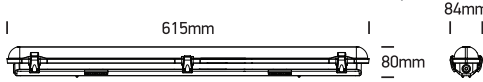

## 38118M, 38136M, 38158M

80  
CRI

Complete with driver / Stainless steel clips

38118M: 15W | SMD 2835 | 230V | PC + opal PC diffuser

38136M: 30W | SMD 2835 | 230V | PC + opal PC diffuser

38158M: 40W | SMD 2835 | 230V | PC + opal PC diffuser