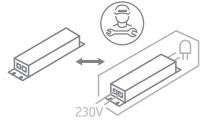

## 38118M, 38136M, 38158M

80  
CRI

Complete with driver / Stainless steel clips

38118M: 15W | SMD 2835 | 230V | PC + opal PC diffuser

38136M: 30W | SMD 2835 | 230V | PC + opal PC diffuser

38158M: 40W | SMD 2835 | 230V | PC + opal PC diffuser