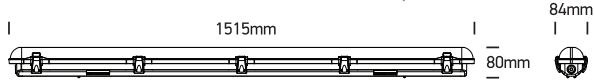

## 38118M, 38136M, 38158M

80  
CRI

Complete with driver / Stainless steel clips

38118M: 15W | SMD 2835 | 230V | PC + opal PC diffuser

38136M: 30W | SMD 2835 | 230V | PC + opal PC diffuser

38158M: 40W | SMD 2835 | 230V | PC + opal PC diffuser