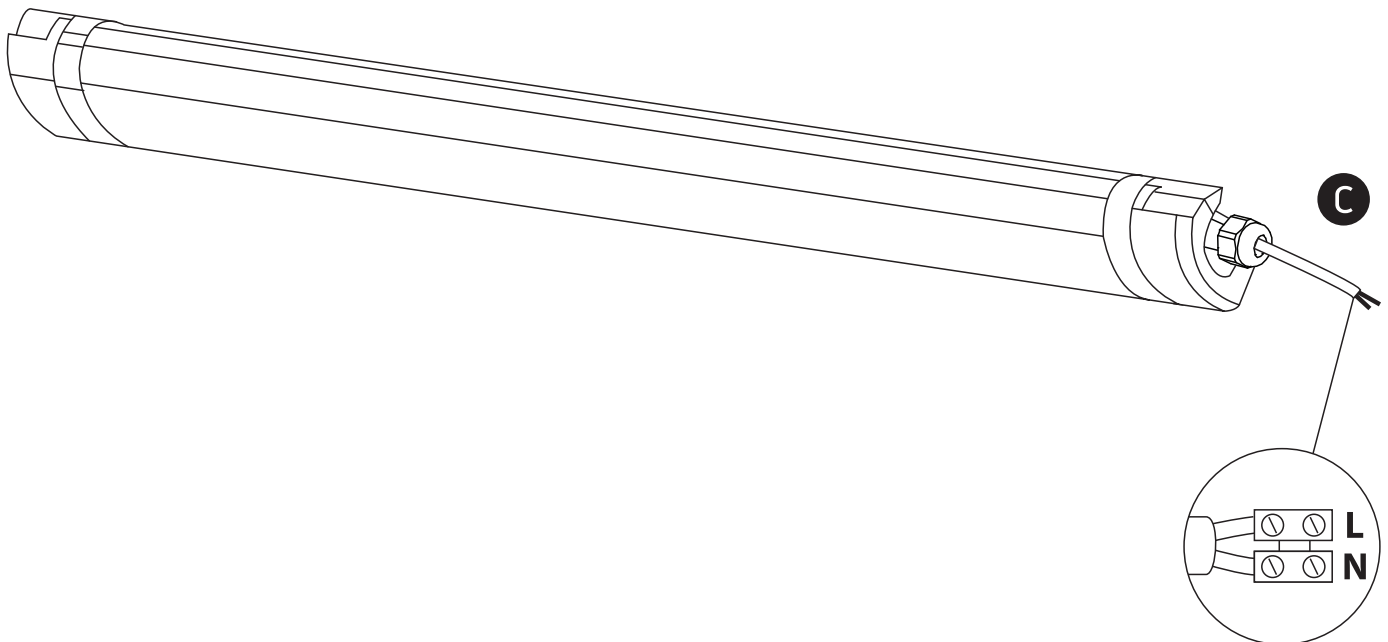

INSTALLATION MANUAL

38118LA, 38136LA, 38145LA

ecolight

80
CRI

100-240V | SMD 2835 | 18W / 36W / 45W | 50/60Hz | IP65 | PC

Complete with driver

one
LIGHT

A

B

Warnings:

1. Make sure that the product is installed properly before connecting to electricity.
2. Do not cover the fitting.
3. Maintenance and installation should only be carried out by a professional electrician.