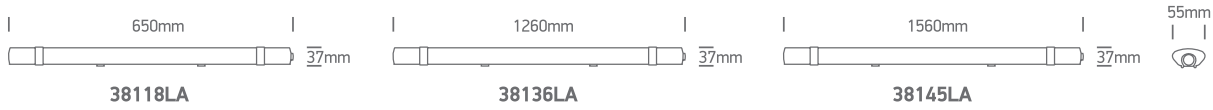

INSTALLATION MANUAL

38118LA, 38136LA, 38145LA

ecolight

80
CRI

100-240V | SMD 2835 | 18W / 36W / 45W | 50/60Hz | IP65 | PC

Complete with driver

one
LIGHT

A