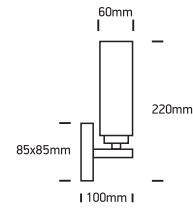

INSTALLATION MANUAL

60106

100-240V | E14 | 40W | IP44 | Metal + Glass

Warnings:

1. Make sure that the product is installed properly before connecting to electricity.
2. Do not cover the fitting.
3. Maintenance and installation should only be carried out by a professional electrician.