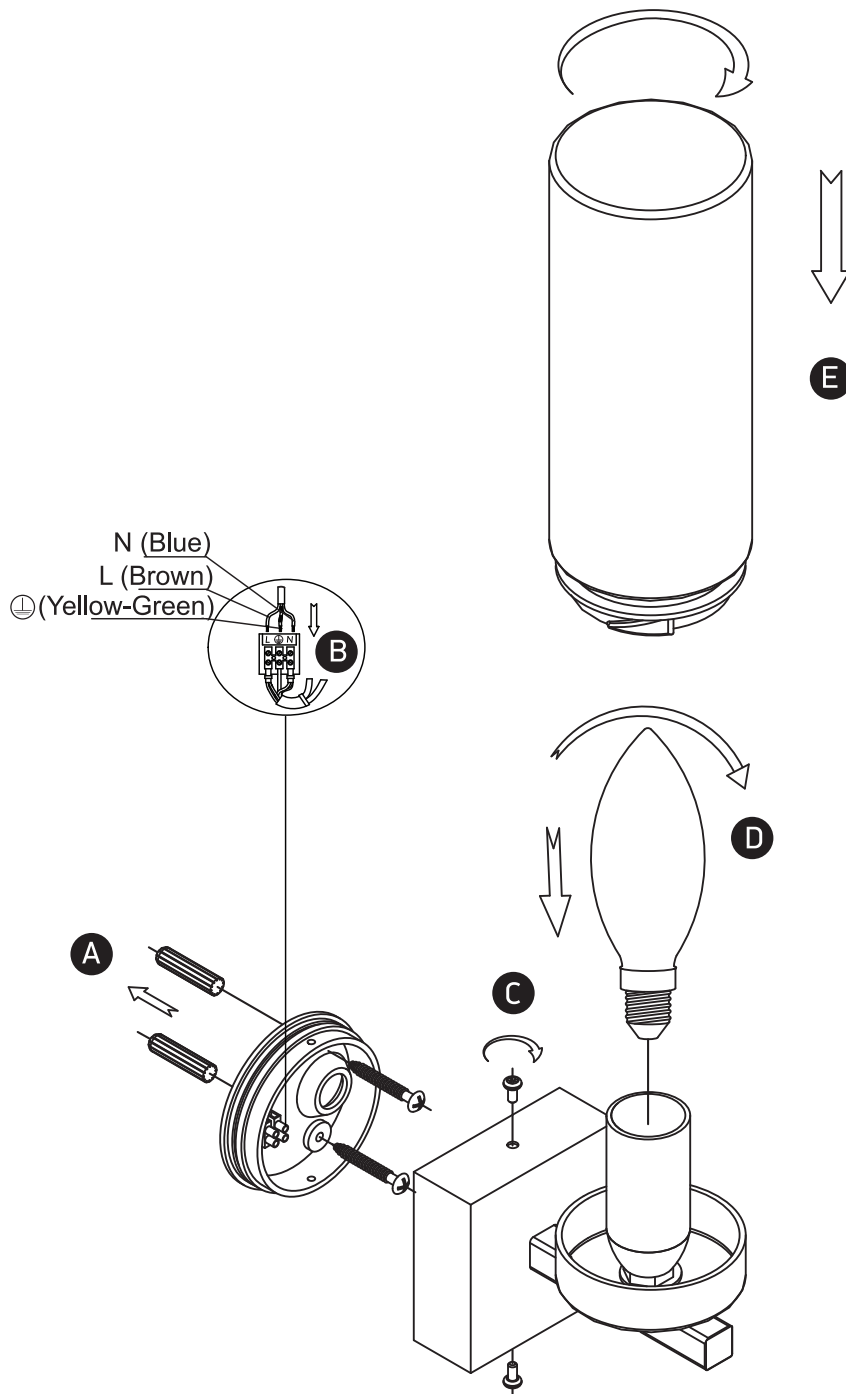

INSTALLATION MANUAL

60106

100-240V | E14 | 40W | IP44 | Metal + Glass

Warnings:

1. Make sure that the product is installed properly before connecting to electricity.
2. Do not cover the fitting.
3. Maintenance and installation should only be carried out by a professional electrician.