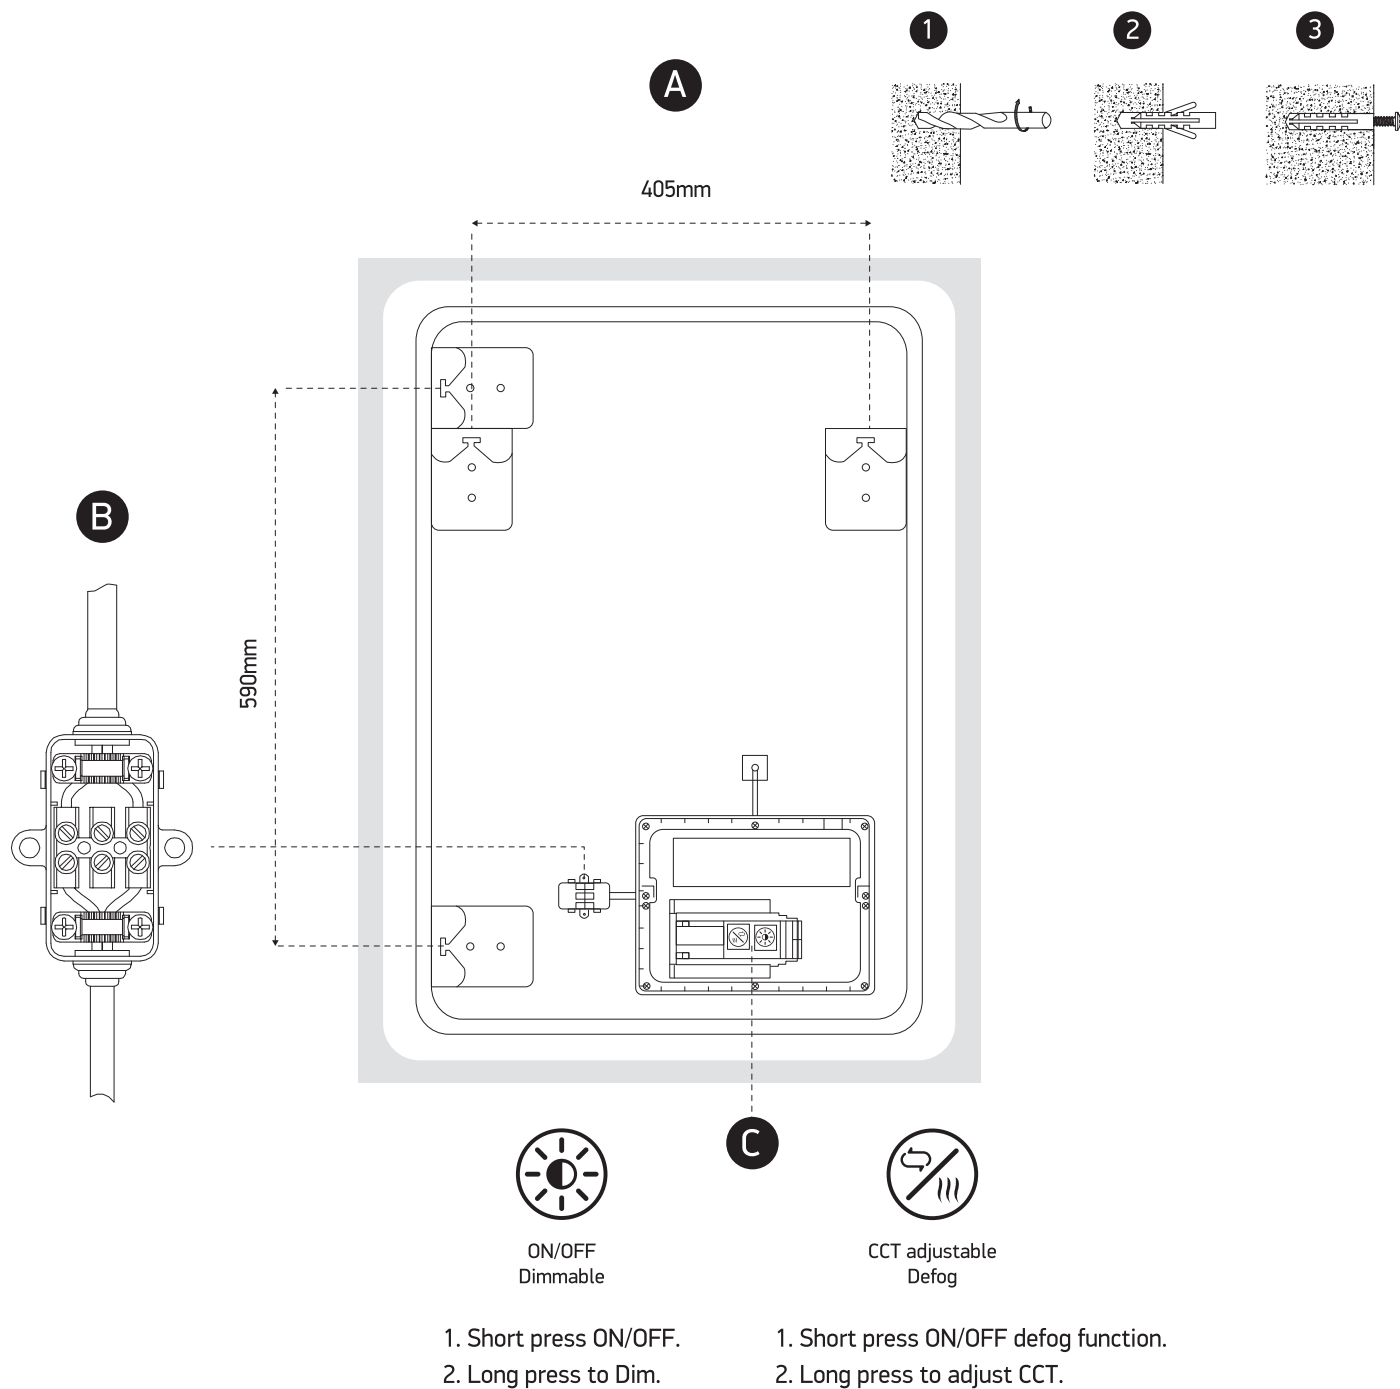

INSTALLATION MANUAL

60208A

LED
BUILT IN

CE EAC UK CA

RoHS
COMPLIANT

one
LIGHT

230V | 20W LED / 16W DEFOG | CCT adjustable | Dimmable | IP44 | Glass + aluminium frame
Complete with driver.

Warnings: