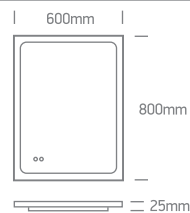

INSTALLATION MANUAL

60208A

LED
BUILT IN

CE EAC UK CA

RoHS
COMPLIANT

one
LIGHT

230V | 20W LED / 16W DEFOG | CCT adjustable | Dimmable | IP44 | Glass + aluminium frame
Complete with driver.

Warnings: