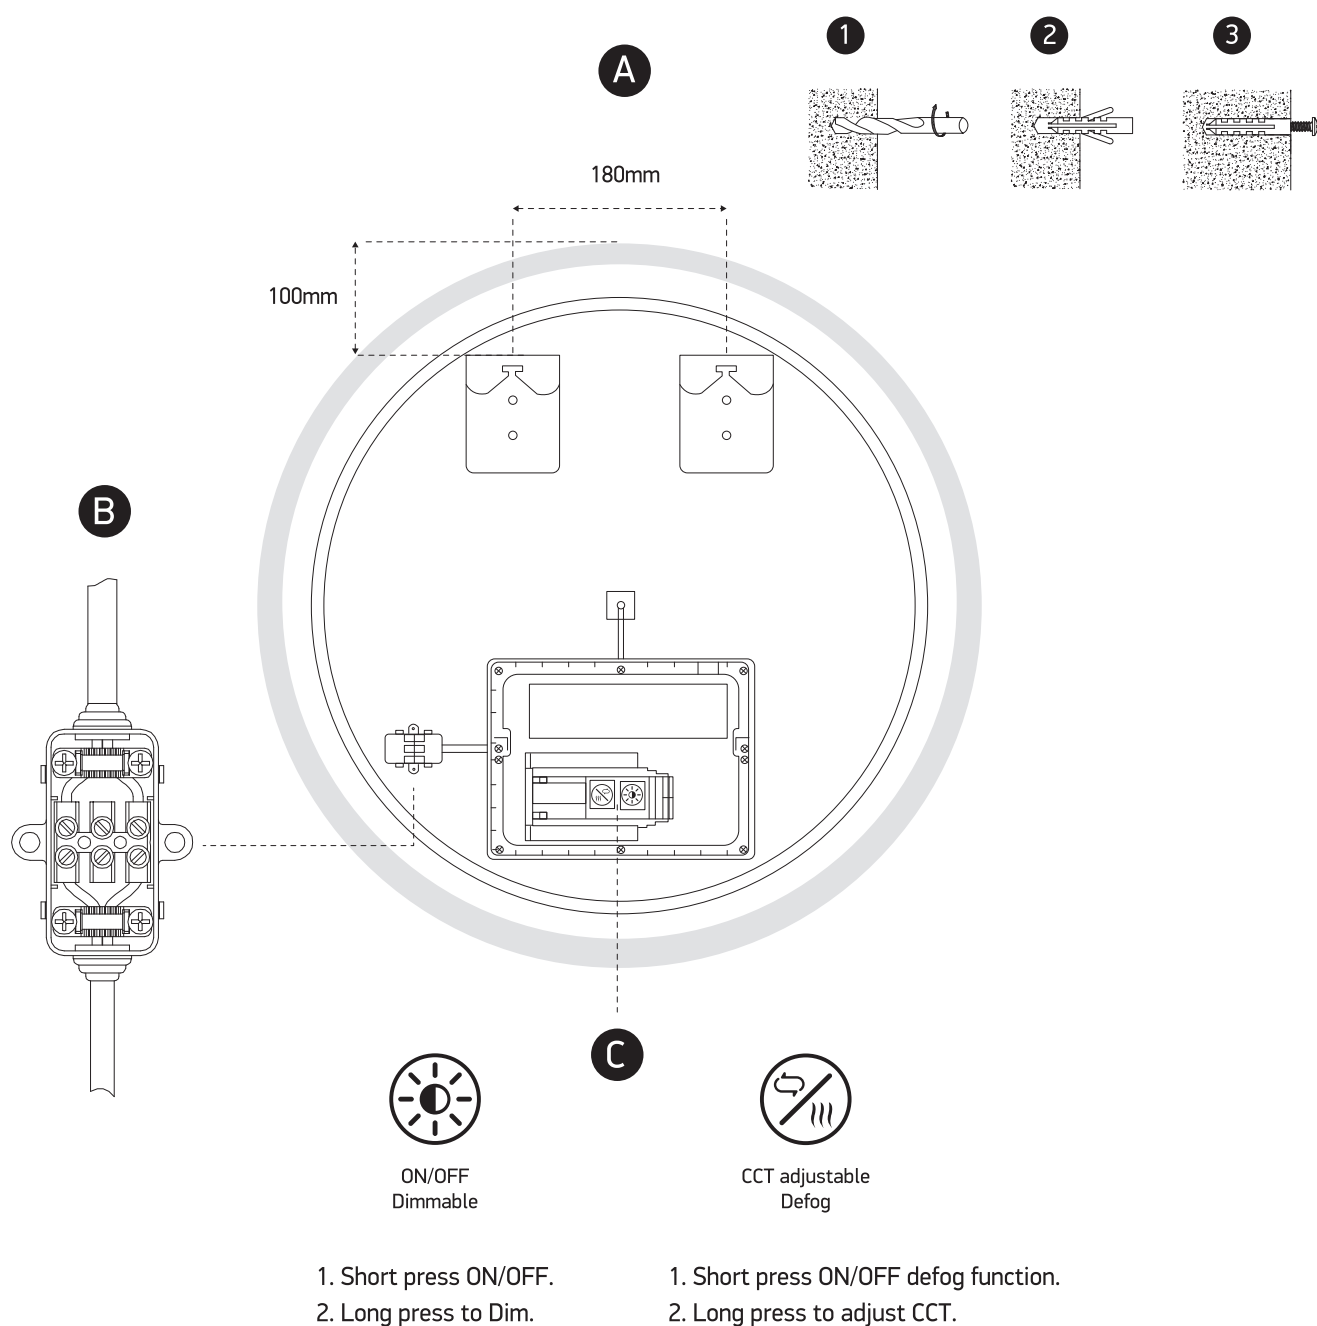

INSTALLATION MANUAL

60208

LED
BUILT IN

CE

EAC

UK
CA

RoHS

one
LIGHT

230V | 20W LED / 16W DEFOG | CCT adjustable | Dimmable | IP44 | Glass + aluminium frame
Complete with driver.

Warnings:

1. Make sure that the product is installed properly before connecting to electricity.
2. Do not cover the fitting.
3. Maintenance and installation should only be carried out by a professional electrician.