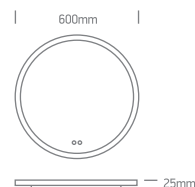

INSTALLATION MANUAL

60208

LED
BUILT IN

CE

EAC

UK
CA

RoHS

one
LIGHT

230V | 20W LED / 16W DEFOG | CCT adjustable | Dimmable | IP44 | Glass + aluminium frame
Complete with driver.