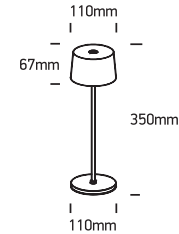

INSTALLATION MANUAL

61082A

ecolight

3,3W | IP65 | Touch switch | Die cast

Rechargeable USB socket.
2x2200mAh lithium battery.

80
CRI

A

Touch Switch & Memory of Brightness