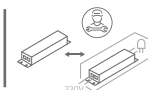

# INSTALLATION MANUAL

67196A

**ecolight**

85  
CRI

100-240V | COB LED | 3W | IP65 | Die cast | Adjustable

Complete with 350mA driver / Supplied with spike.

150cm

**one**  
LIGHT