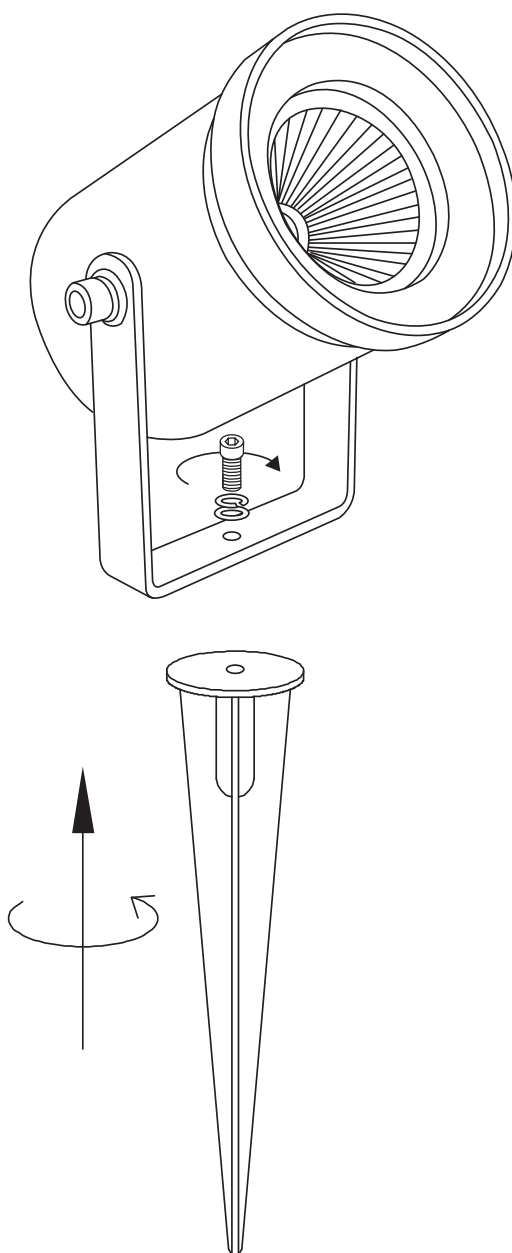

# INSTALLATION MANUAL

67196A

**ecolight**

85  
CRI

100-240V | COB LED | 3W | IP65 | Die cast | Adjustable

Complete with 350mA driver / Supplied with spike.

150cm

**one**  
LIGHT