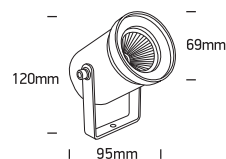

# INSTALLATION MANUAL

67196A

**ecolight**

85  
CRI

100-240V | COB LED | 3W | IP65 | Die cast | Adjustable

Complete with 350mA driver / Supplied with spike.

150cm

**one**  
LIGHT