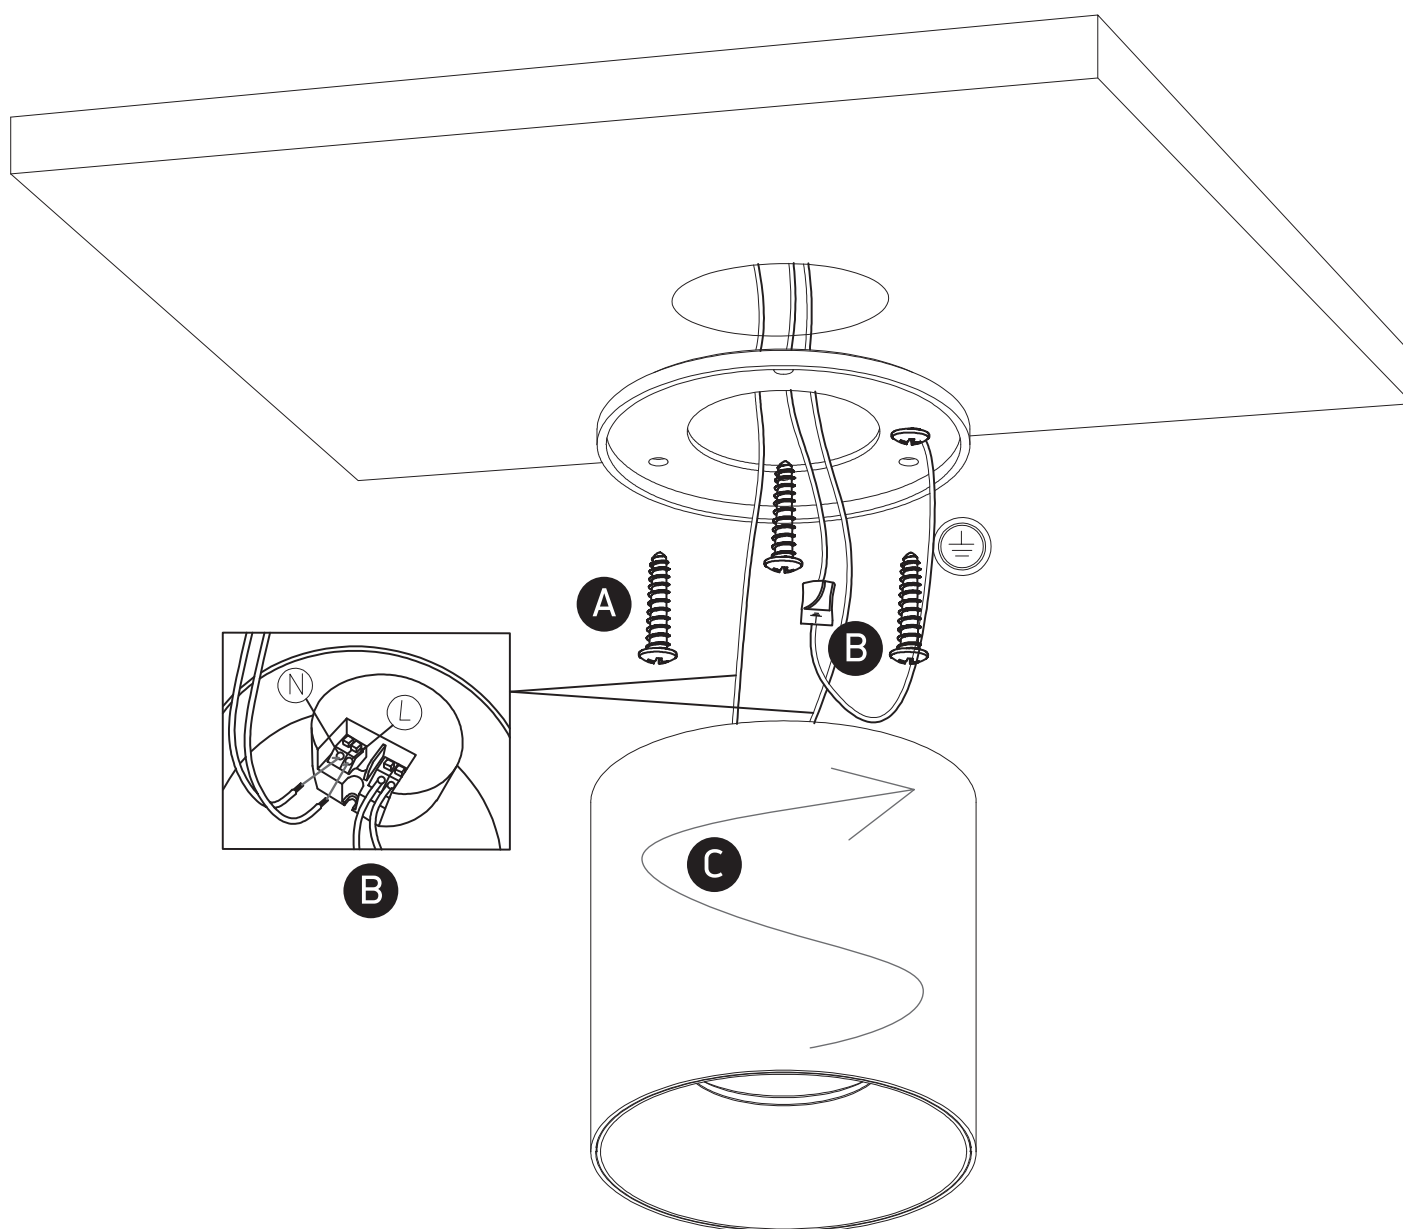

INSTALLATION MANUAL

12110R

230V | COB | 10W | IP20 | Aluminium
Complete with 250mA driver.

90
CRI

Warnings:

1. Make sure that the product is installed properly before connecting to electricity.
2. Do not cover the fitting.
3. Maintenance and installation should only be carried out by a professional electrician.