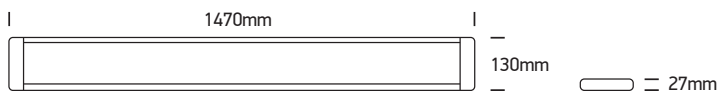

INSTALLATION MANUAL

38225M/./V, 38248M/./V, 38250M/./V

38225M: 230V | SMD LED | 25W | IP20 | Aluminium + plastic

38248M: 230V | SMD LED | 48W | IP20 | Aluminium + plastic

38250M: 230V | SMD LED | 50W | IP20 | Aluminium + plastic