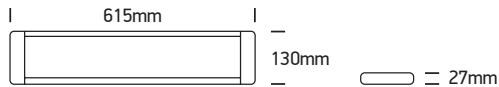

INSTALLATION MANUAL

38225M/./V, 38248M/./V, 38250M/./V

38225M: 230V | SMD LED | 25W | IP20 | Aluminium + plastic

38248M: 230V | SMD LED | 48W | IP20 | Aluminium + plastic

38250M: 230V | SMD LED | 50W | IP20 | Aluminium + plastic