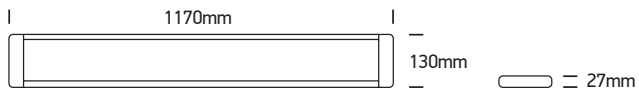

INSTALLATION MANUAL

38225M/./V, 38248M/./V, 38250M/./V

38225M: 230V | SMD LED | 25W | IP20 | Aluminium + plastic

38248M: 230V | SMD LED | 48W | IP20 | Aluminium + plastic

38250M: 230V | SMD LED | 50W | IP20 | Aluminium + plastic