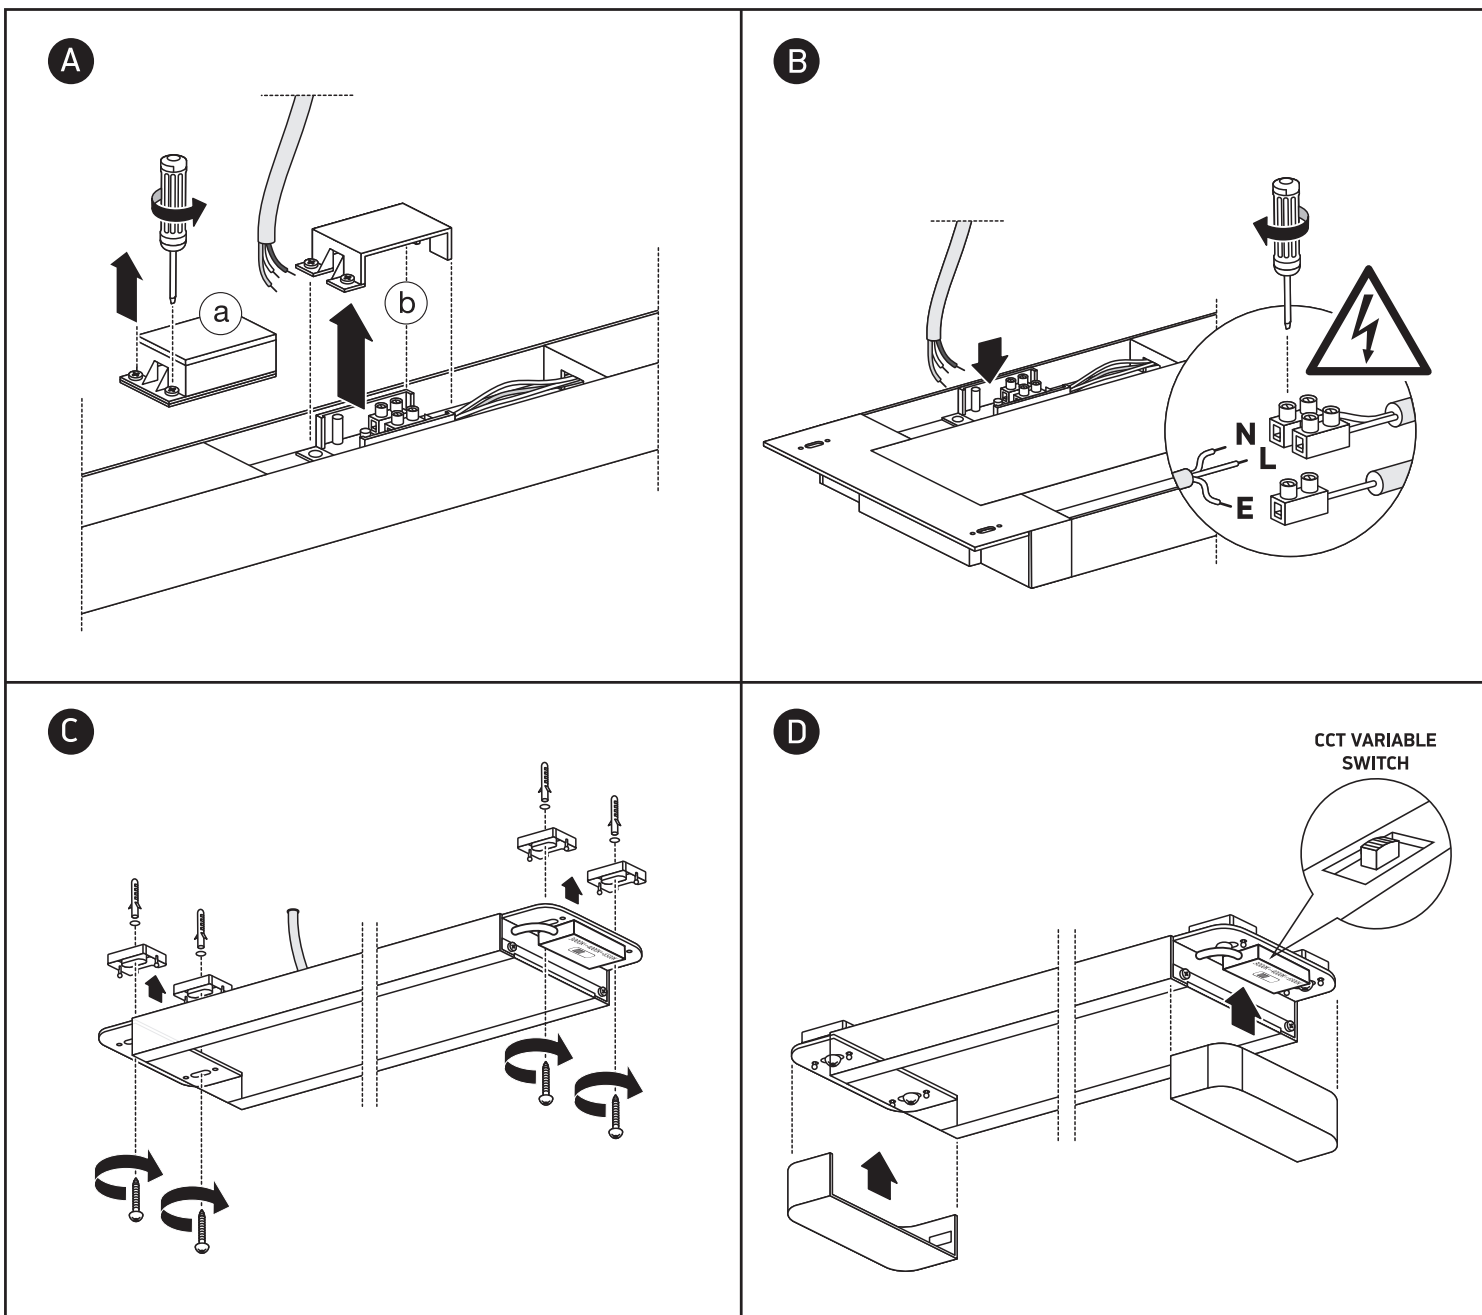

Complete with driver.